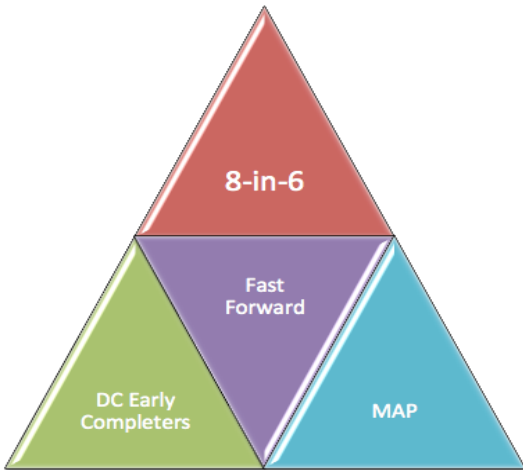

Advanced Opportunities

	2014-2015	2015-2016
8-in-6	2009	2989
Fast Forward	109	299