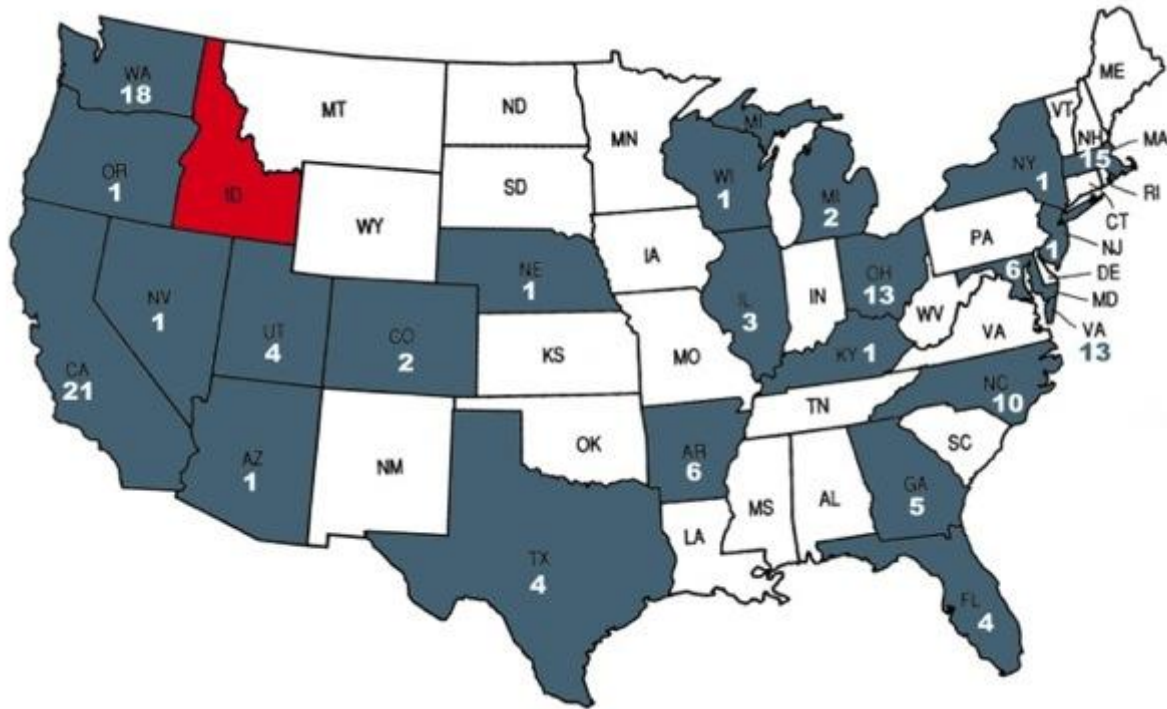

Idaho Digital Learning