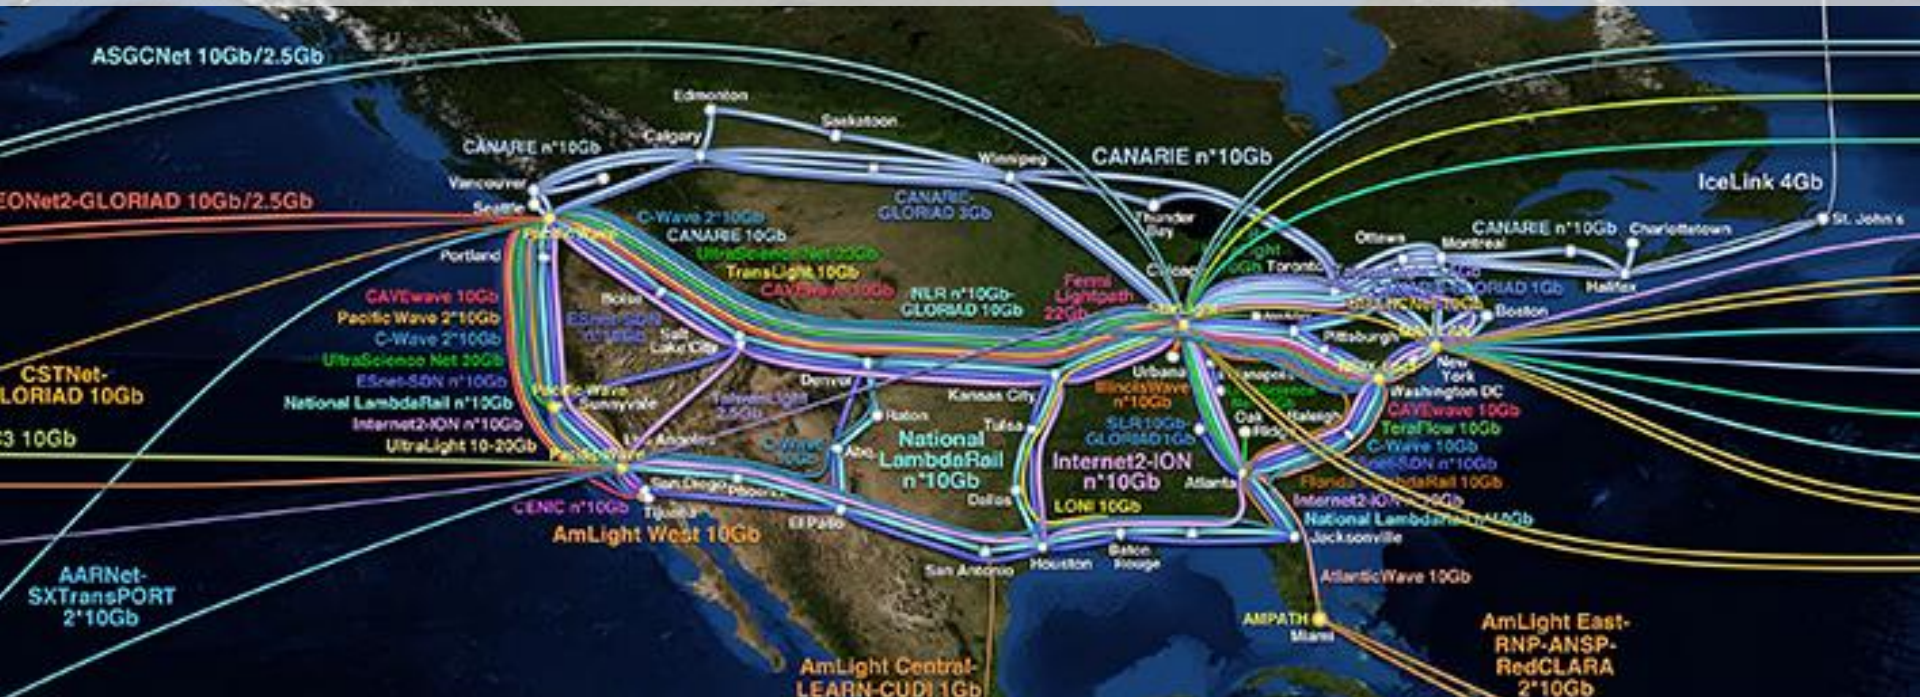

CAES
Center for Advanced
Energy Studies

North Idaho College

NORTHWEST
NAZARENE
UNIVERSITY

LEWIS-CLARK STATE
COLLEGE

IRON's Value Proposition to Idaho

The future of research, education, healthcare and transparent government depends on adequate bandwidth.

IRON keeps Idaho connected internally and externally with the world's fastest networks and advanced research at minimal cost to institutions.

The Future of IRON

- Increase speed to all connections
- Create more inter-connections
- Leverage INL's Cybercore Integration Center and the Collaborative Computing Center