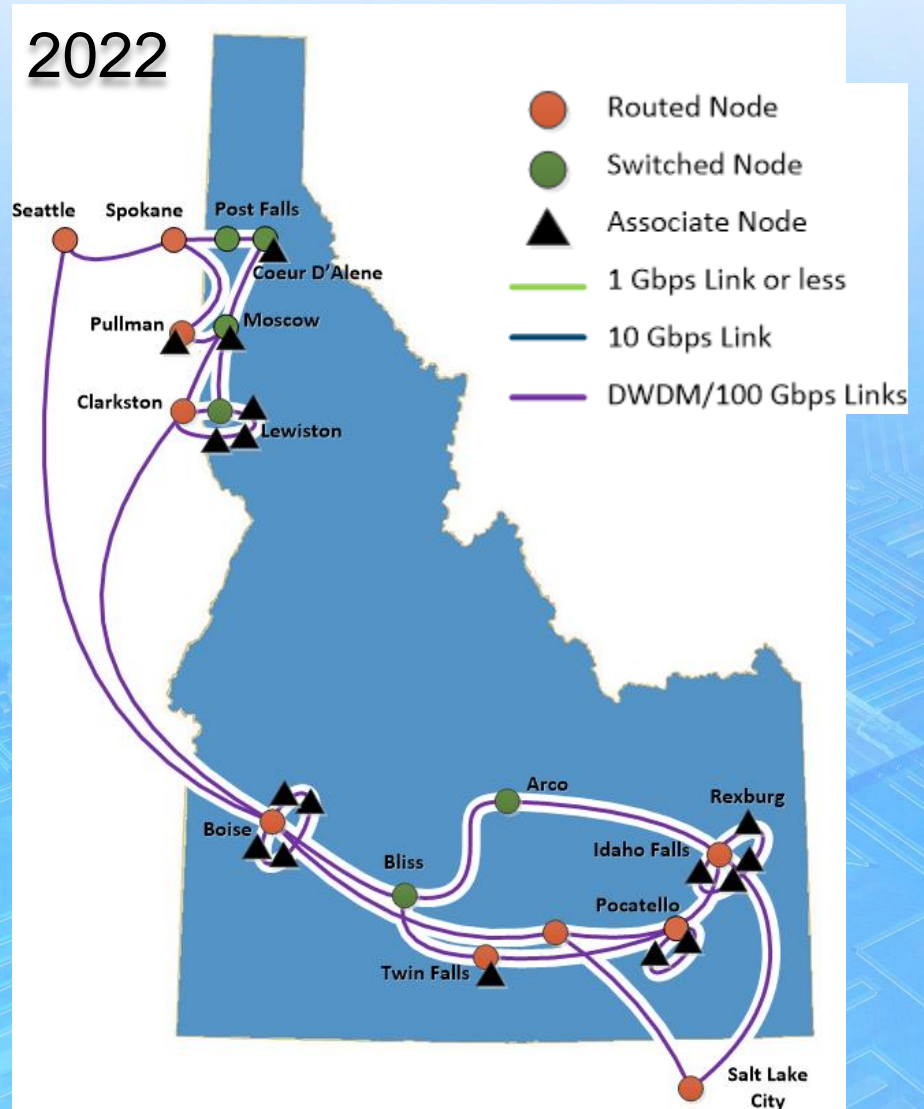

CAES
Center for Advanced
Energy Studies

North Idaho College

NORTHWEST
NAZARENE
UNIVERSITY

LEWIS-CLARK STATE
COLLEGE

IRON's Value Proposition to Idaho

The future of research, education, healthcare and transparent government depends on adequate bandwidth.

IRON keeps Idaho connected internally and externally with the world's fastest networks and advanced research at minimal cost to institutions.

The Future of IRON

- Increase speed to all connections
- Create more inter-connections
- Leverage INL's Cybercore Integration Center and the Collaborative Computing Center