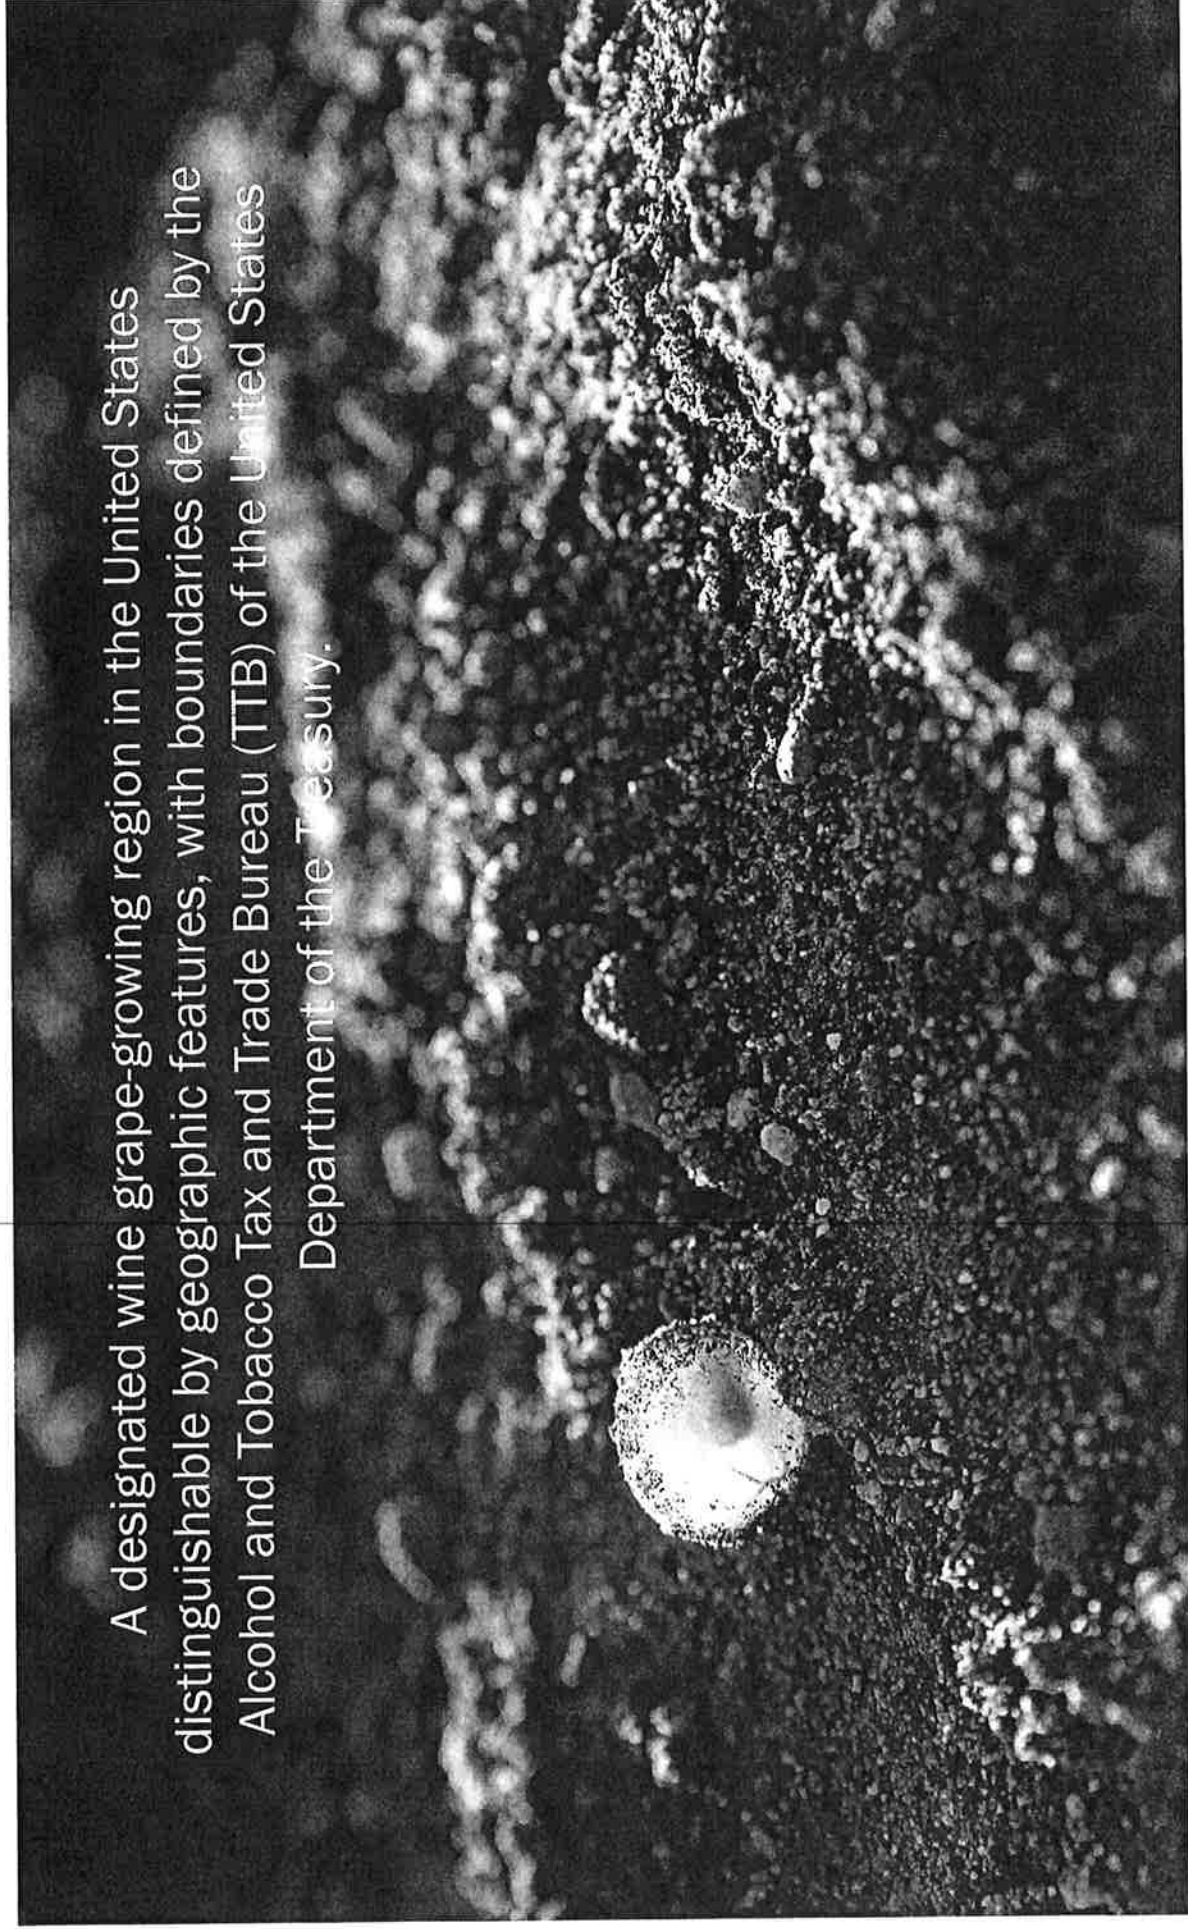

IDAHO AVA'S

Eagle Foothills AVA

Sub AVA of Snake River Valley
Established in 2015
49,815 acres
67 vineyard acres planted
1 Winery

Lewis-Clark Valley AVA

Located in Central Idaho
Pending approval
479 square miles
80 vineyard acres planted
4 Wineries