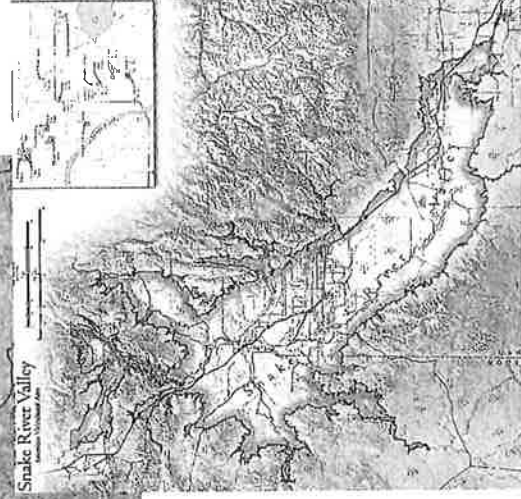

Idaho's Wine Industry

51 Wineries
4 Cideries
2 AVA's
1,300+ Acres

225,967 cases produced
2,909 Tons Harvested
\$169.3M Economic Impact

American Viticulture Area (AVA)

A designated wine grape-growing region in the United States distinguishable by geographic features, with boundaries defined by the Alcohol and Tobacco Tax and Trade Bureau (TTB) of the United States Department of the Treasury.

IDAHO AVA'S

Eagle Foothills AVA

Sub AVA of Snake River Valley
Established in 2015
49,815 acres
67 vineyard acres planted
1 Winery

Lewis-Clark Valley AVA

Located in Central Idaho
Pending approval
479 square miles
80 vineyard acres planted
4 Wineries

Snake River Valley AVA

SW Idaho
Established in 2007
8,000 square miles
1,125 vineyard acres planted
34 Wineries

2014-2015 Fiscal Year

Excise Tax Income = \$255,622
Assessment Income = \$48,548
USDA Grant Income = \$88,400
Events/Other Income = \$71,608