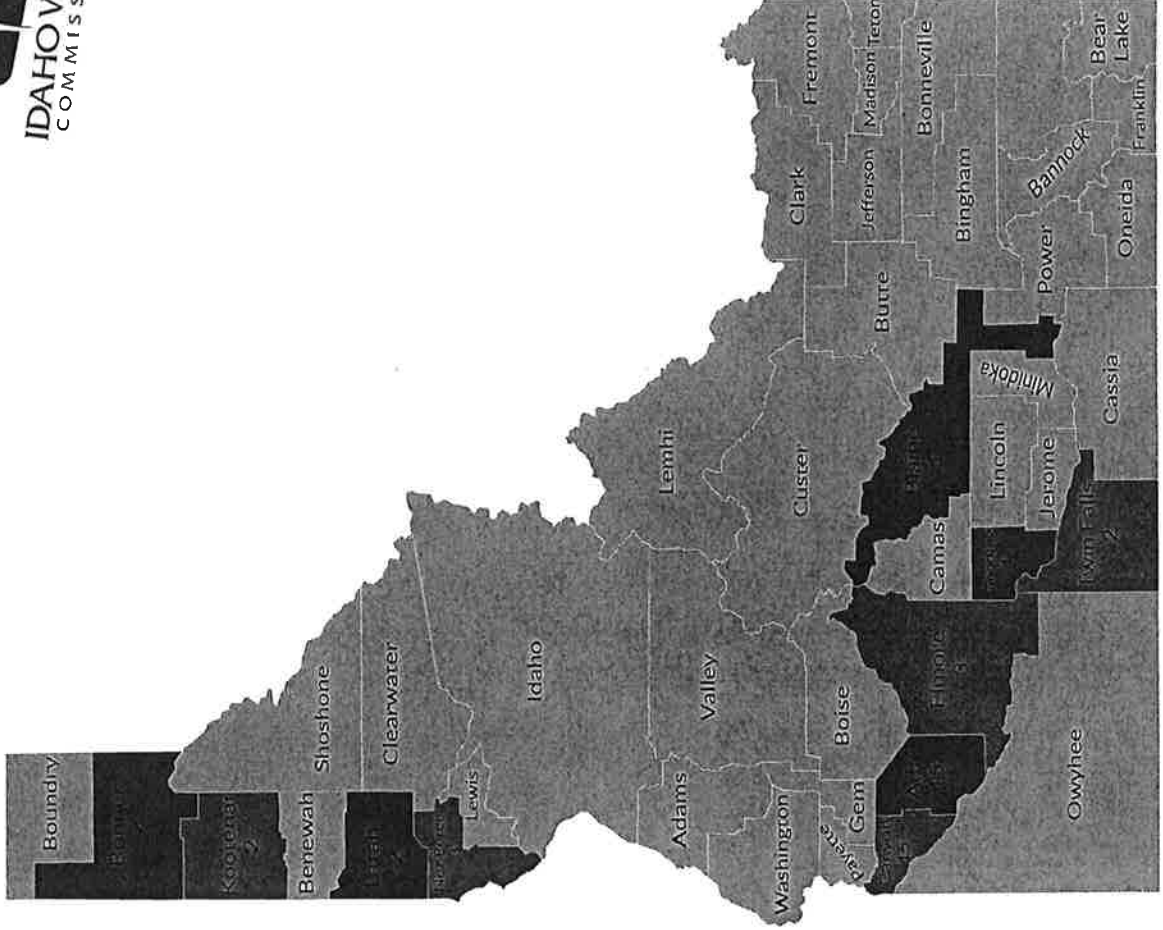

Idaho's Wine Industry

51 Wineries
4 Cideries
2 AVA's
1,300+ Acres

225,967 cases produced
2,909 Tons Harvested
\$169.3M Economic Impact

American Viticulture Area (AVA)

A designated wine grape-growing region in the United States distinguishable by geographic features, with boundaries defined by the Alcohol and Tobacco Tax and Trade Bureau (TTB) of the United States Department of the Treasury.

IDAHO AVA'S

Eagle Foothills AVA

Sub AVA of Snake River Valley
Established in 2015
49,815 acres
67 vineyard acres planted
1 Winery

Lewis-Clark Valley AVA

Located in Central Idaho
Pending approval
479 square miles
80 vineyard acres planted
4 Wineries