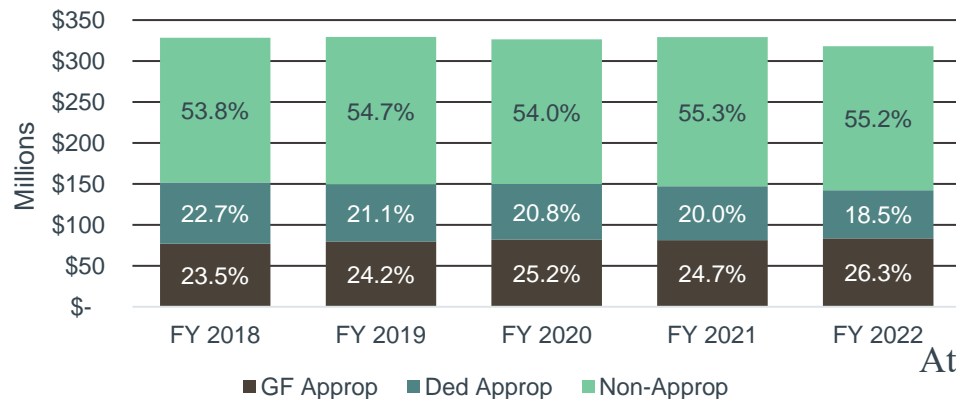

Idaho State University Operating Budget