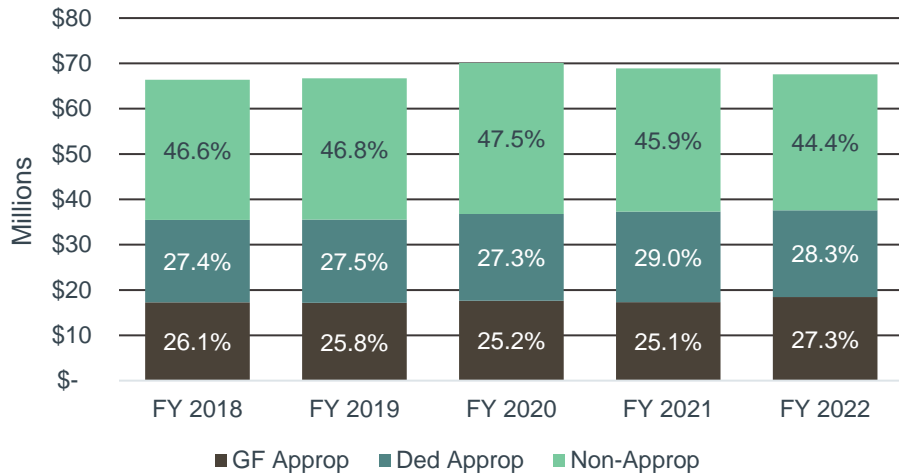

Agency Summary & Statutory Authority

The Idaho State Board of Education oversees four institutions, including three comprehensive universities and one college. Codified college and universities in Idaho include Boise State University (BSU) in Boise, Idaho State University (ISU) in Pocatello, Lewis-Clark State College (LCSC) in Lewiston, and the University of Idaho (UI) in Moscow. The College and University budget appropriated by the Legislature includes the state support from the General Fund, state managed endowments, and student tuition and fees.

Lewis-Clark State College Operating Budget