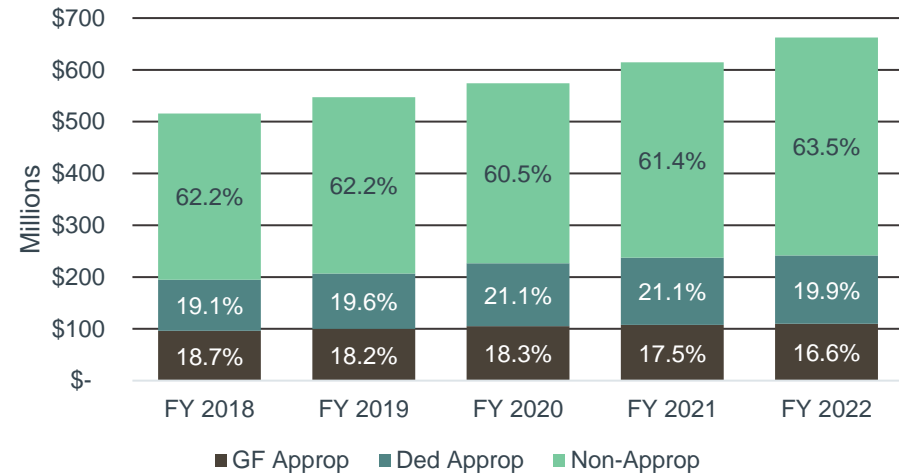

Boise State University Operating Budget