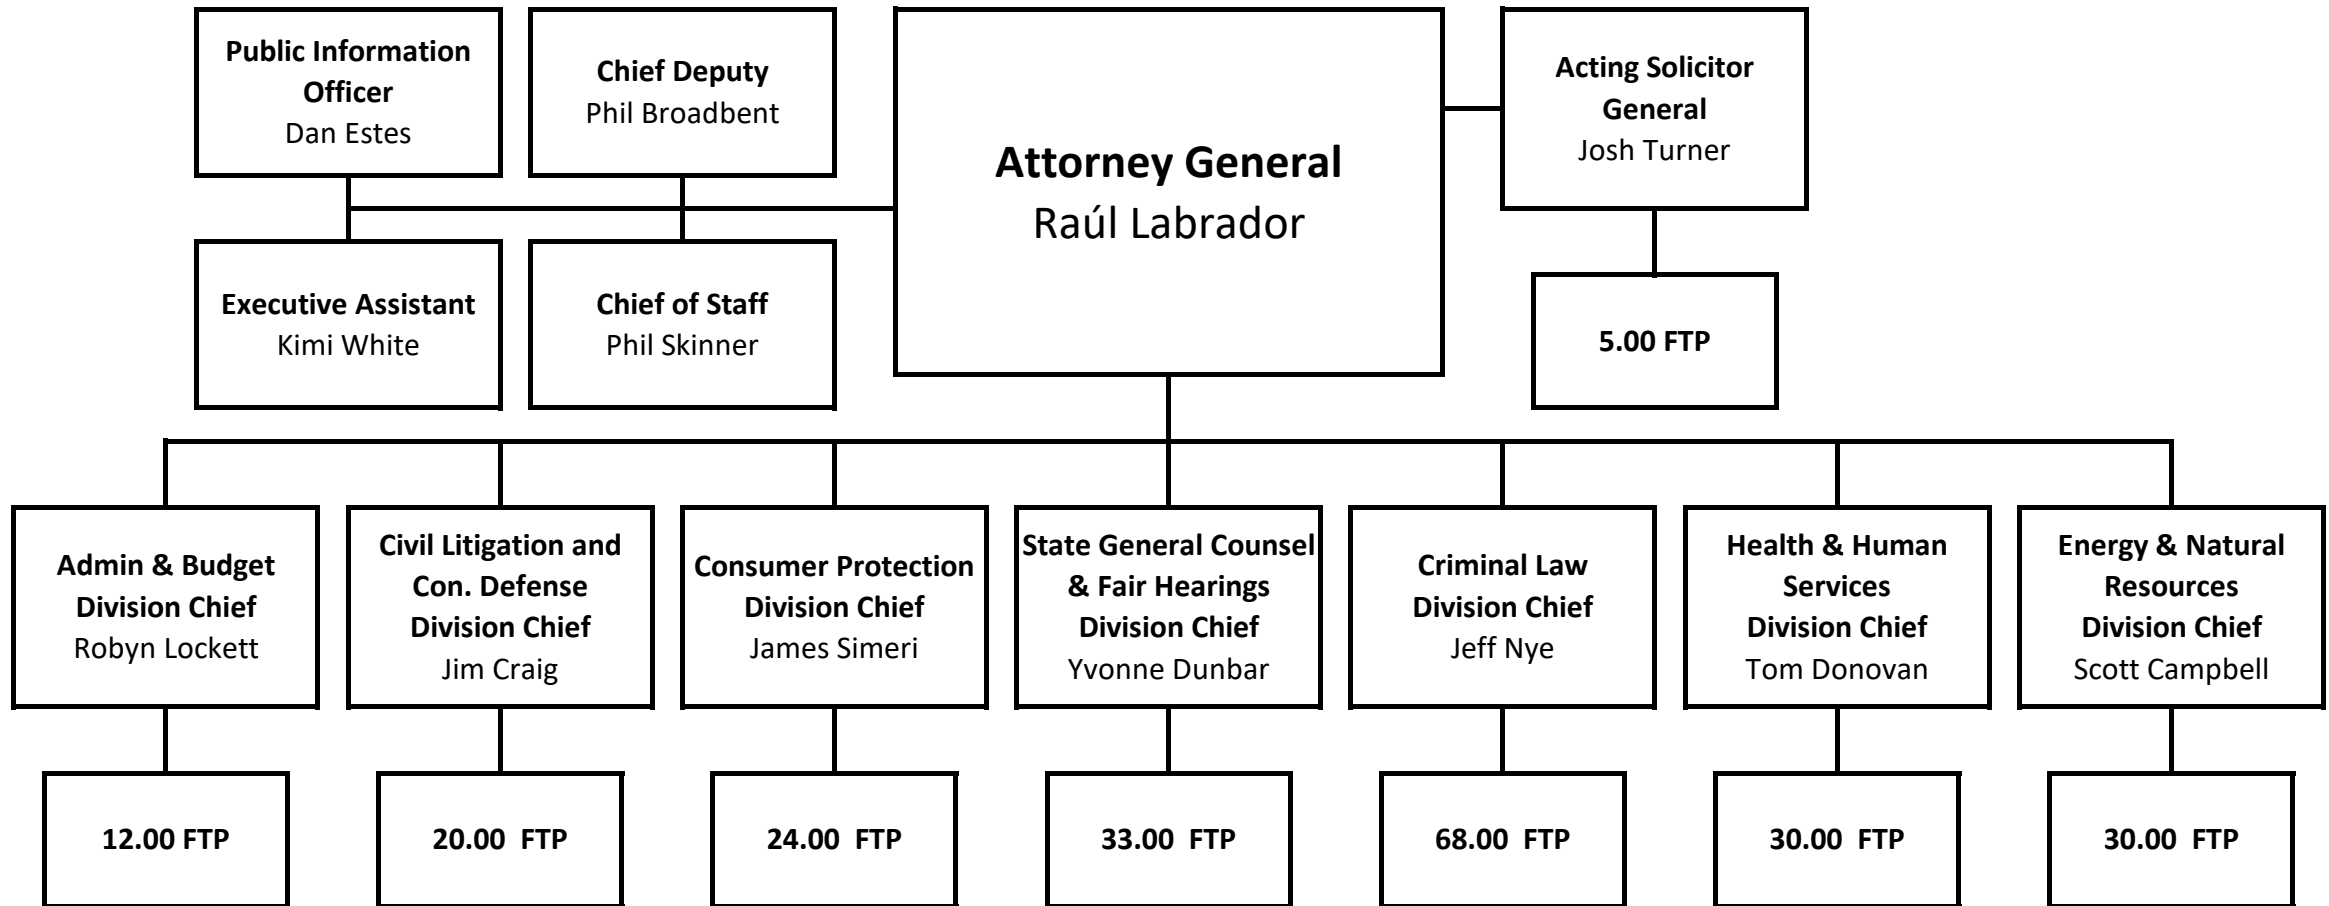

Attorney General Office of the Attorney General

Organizational Chart

Analyst: Tim Hibbard

FTP = Full-time Positions