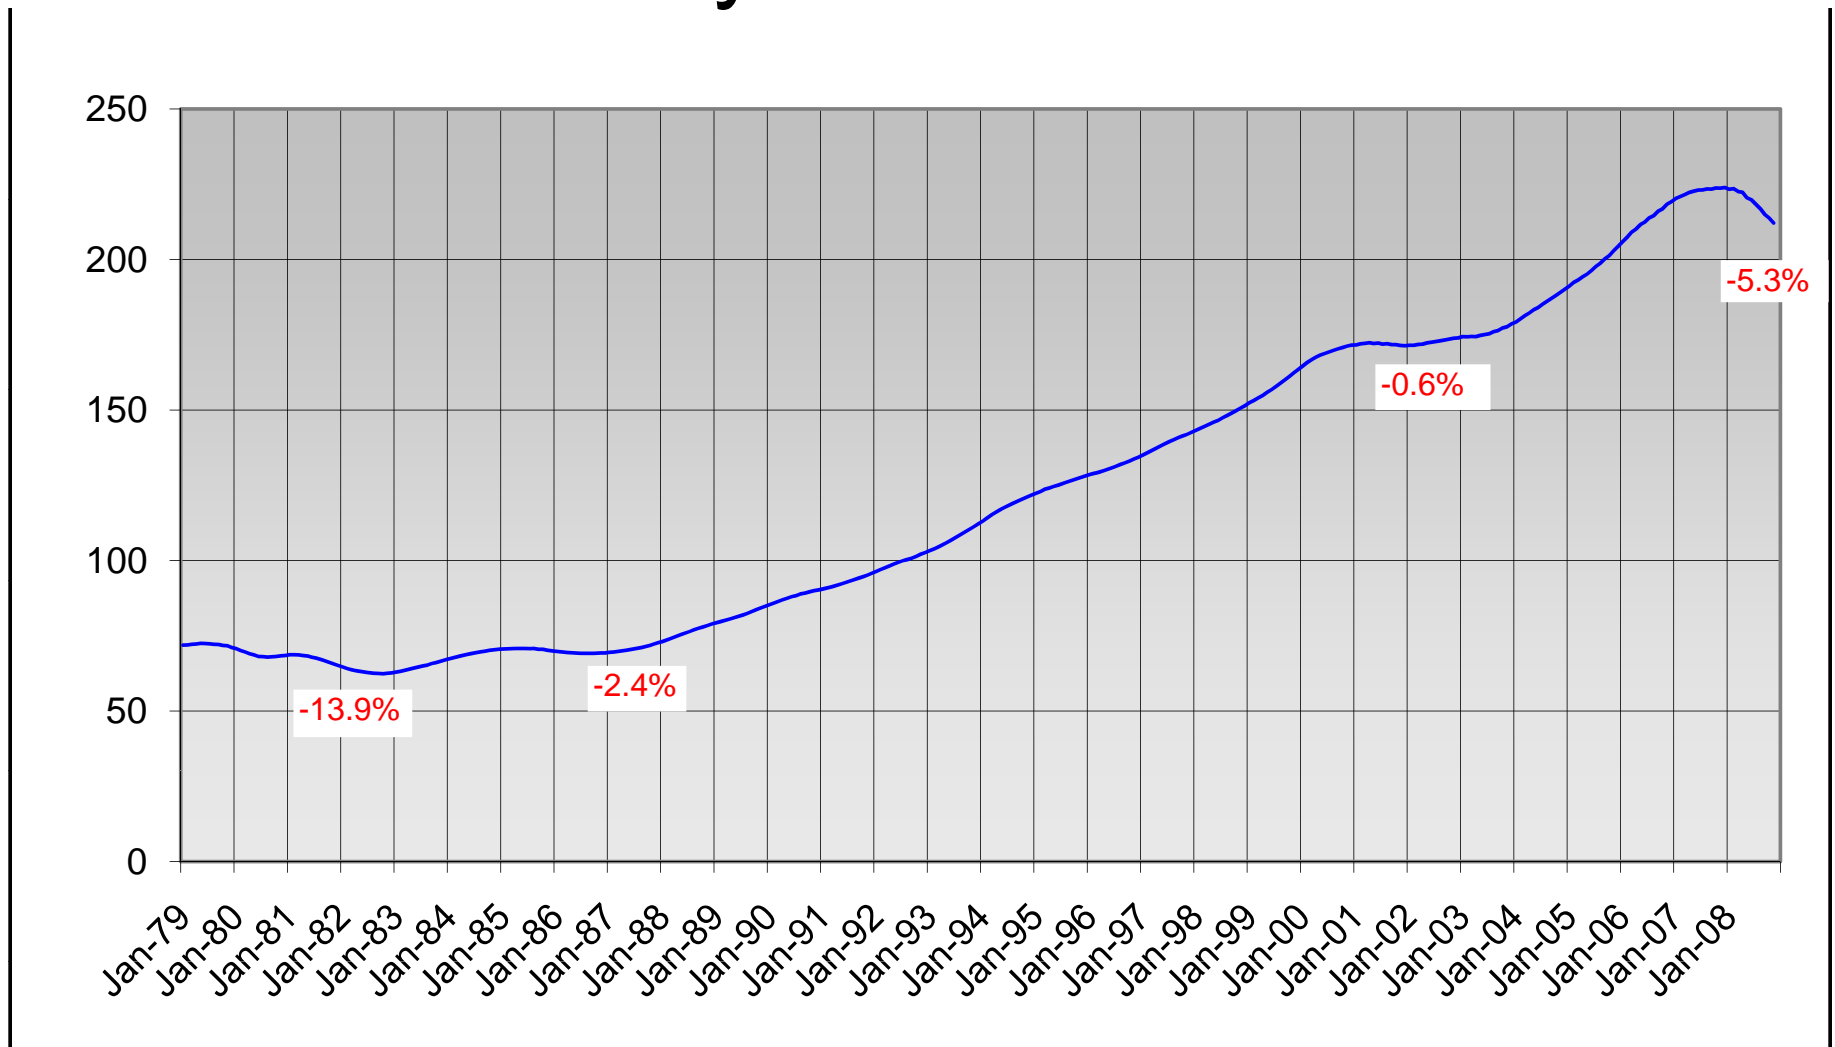

Idaho Coincident Index 3-Month Change

Idaho Coincident Index

July 1992 = 100

State Coincident Indexes Months Since Peak

State Coincident Indexes Percentage Decline Since Peak

State Coincident Indexes 3-Month Change, Annualized Rate November 2008