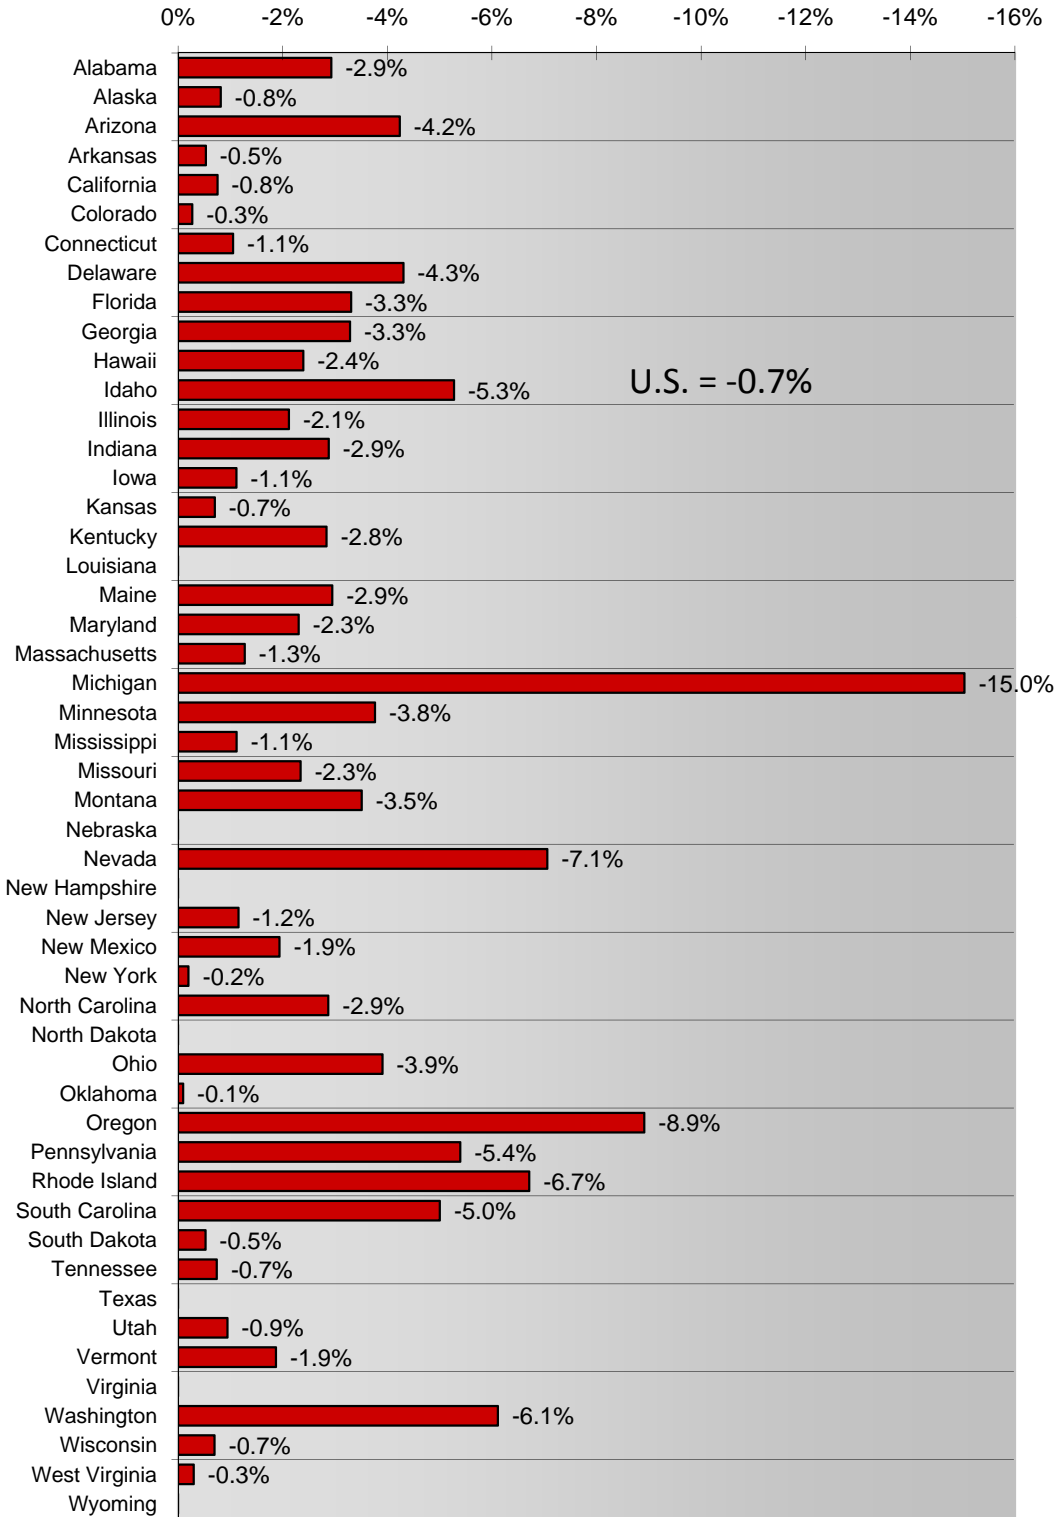

Idaho Coincident Index 3-Month Change

Idaho Coincident Index

July 1992 = 100

State Coincident Indexes Months Since Peak

State Coincident Indexes Percentage Decline Since Peak

State Coincident Indexes 3-Month Change, Annualized Rate November 2008