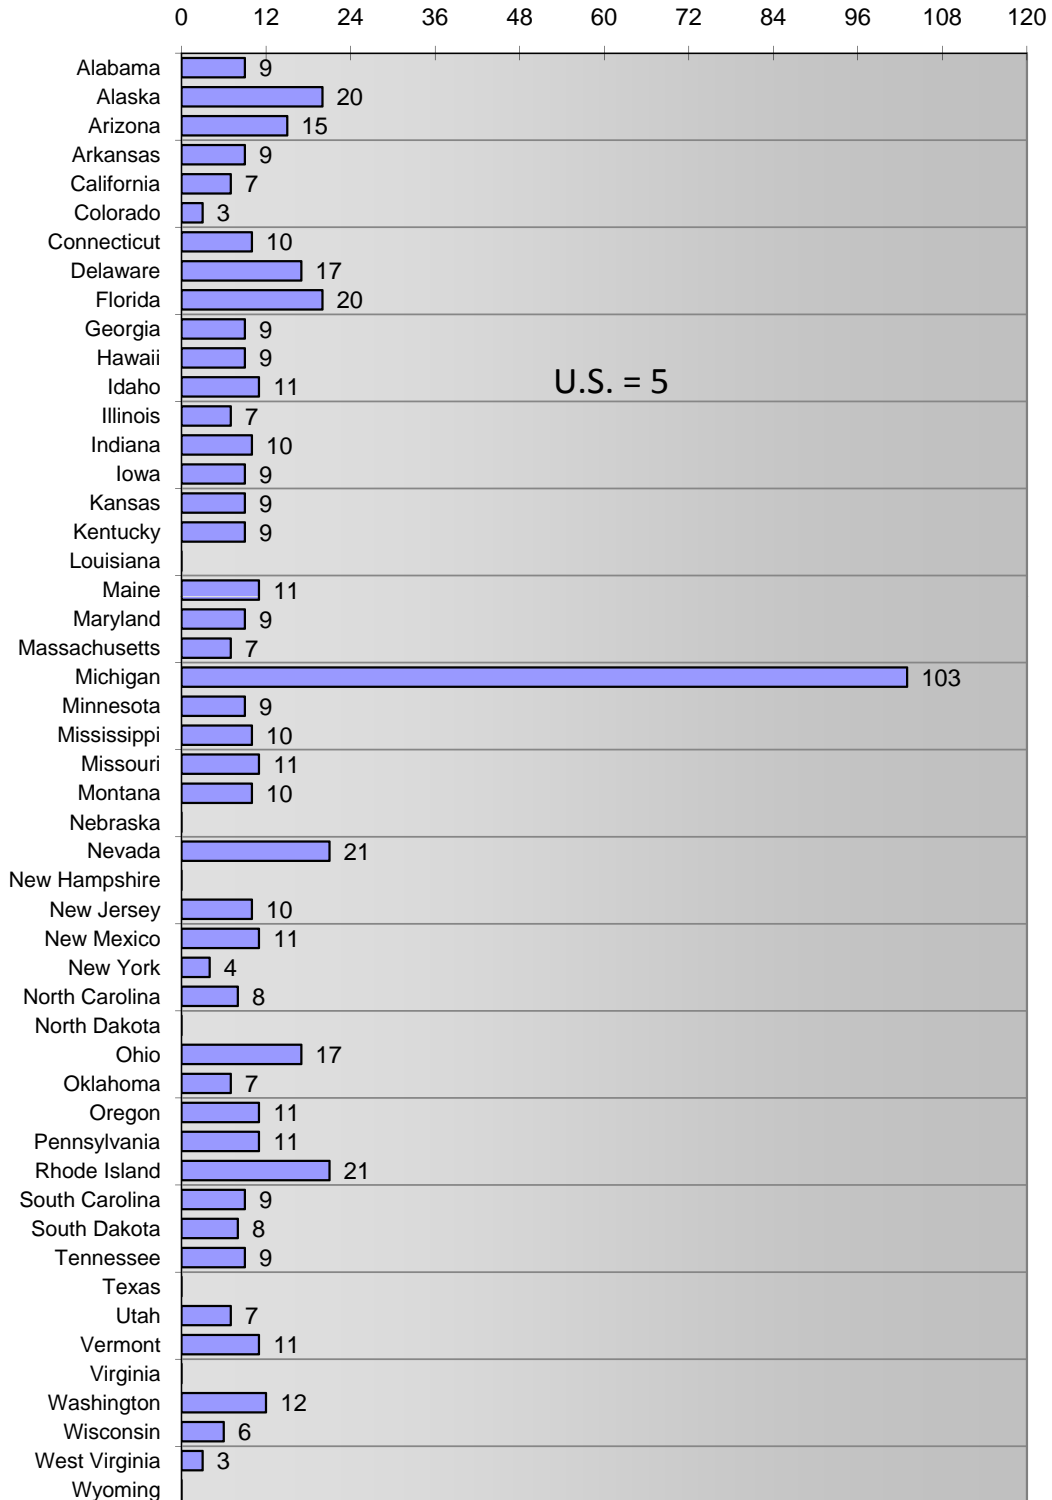

Idaho Coincident Index 3-Month Change

Idaho Coincident Index

July 1992 = 100

State Coincident Indexes Months Since Peak

State Coincident Indexes Percentage Decline Since Peak

State Coincident Indexes 3-Month Change, Annualized Rate November 2008