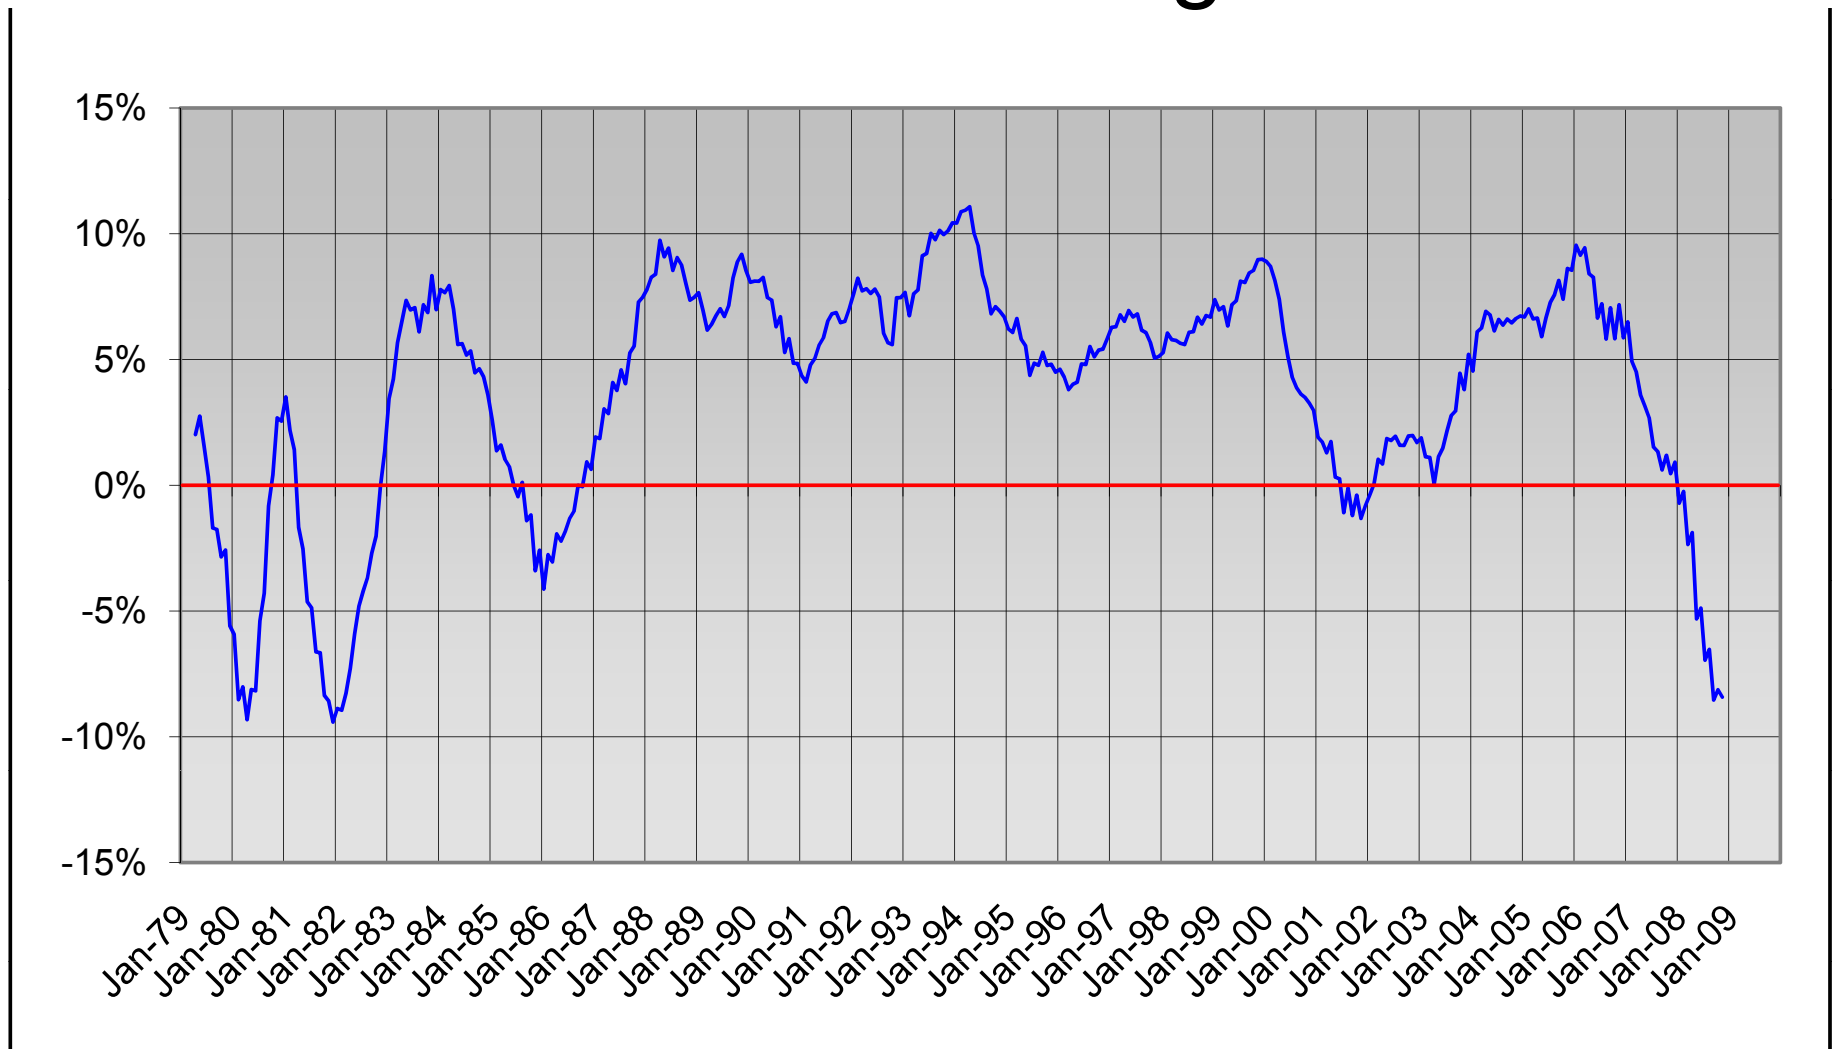

Idaho Coincident Index 3-Month Change

Idaho Coincident Index

July 1992 = 100

State Coincident Indexes Months Since Peak

State Coincident Indexes Percentage Decline Since Peak

State Coincident Indexes 3-Month Change, Annualized Rate November 2008