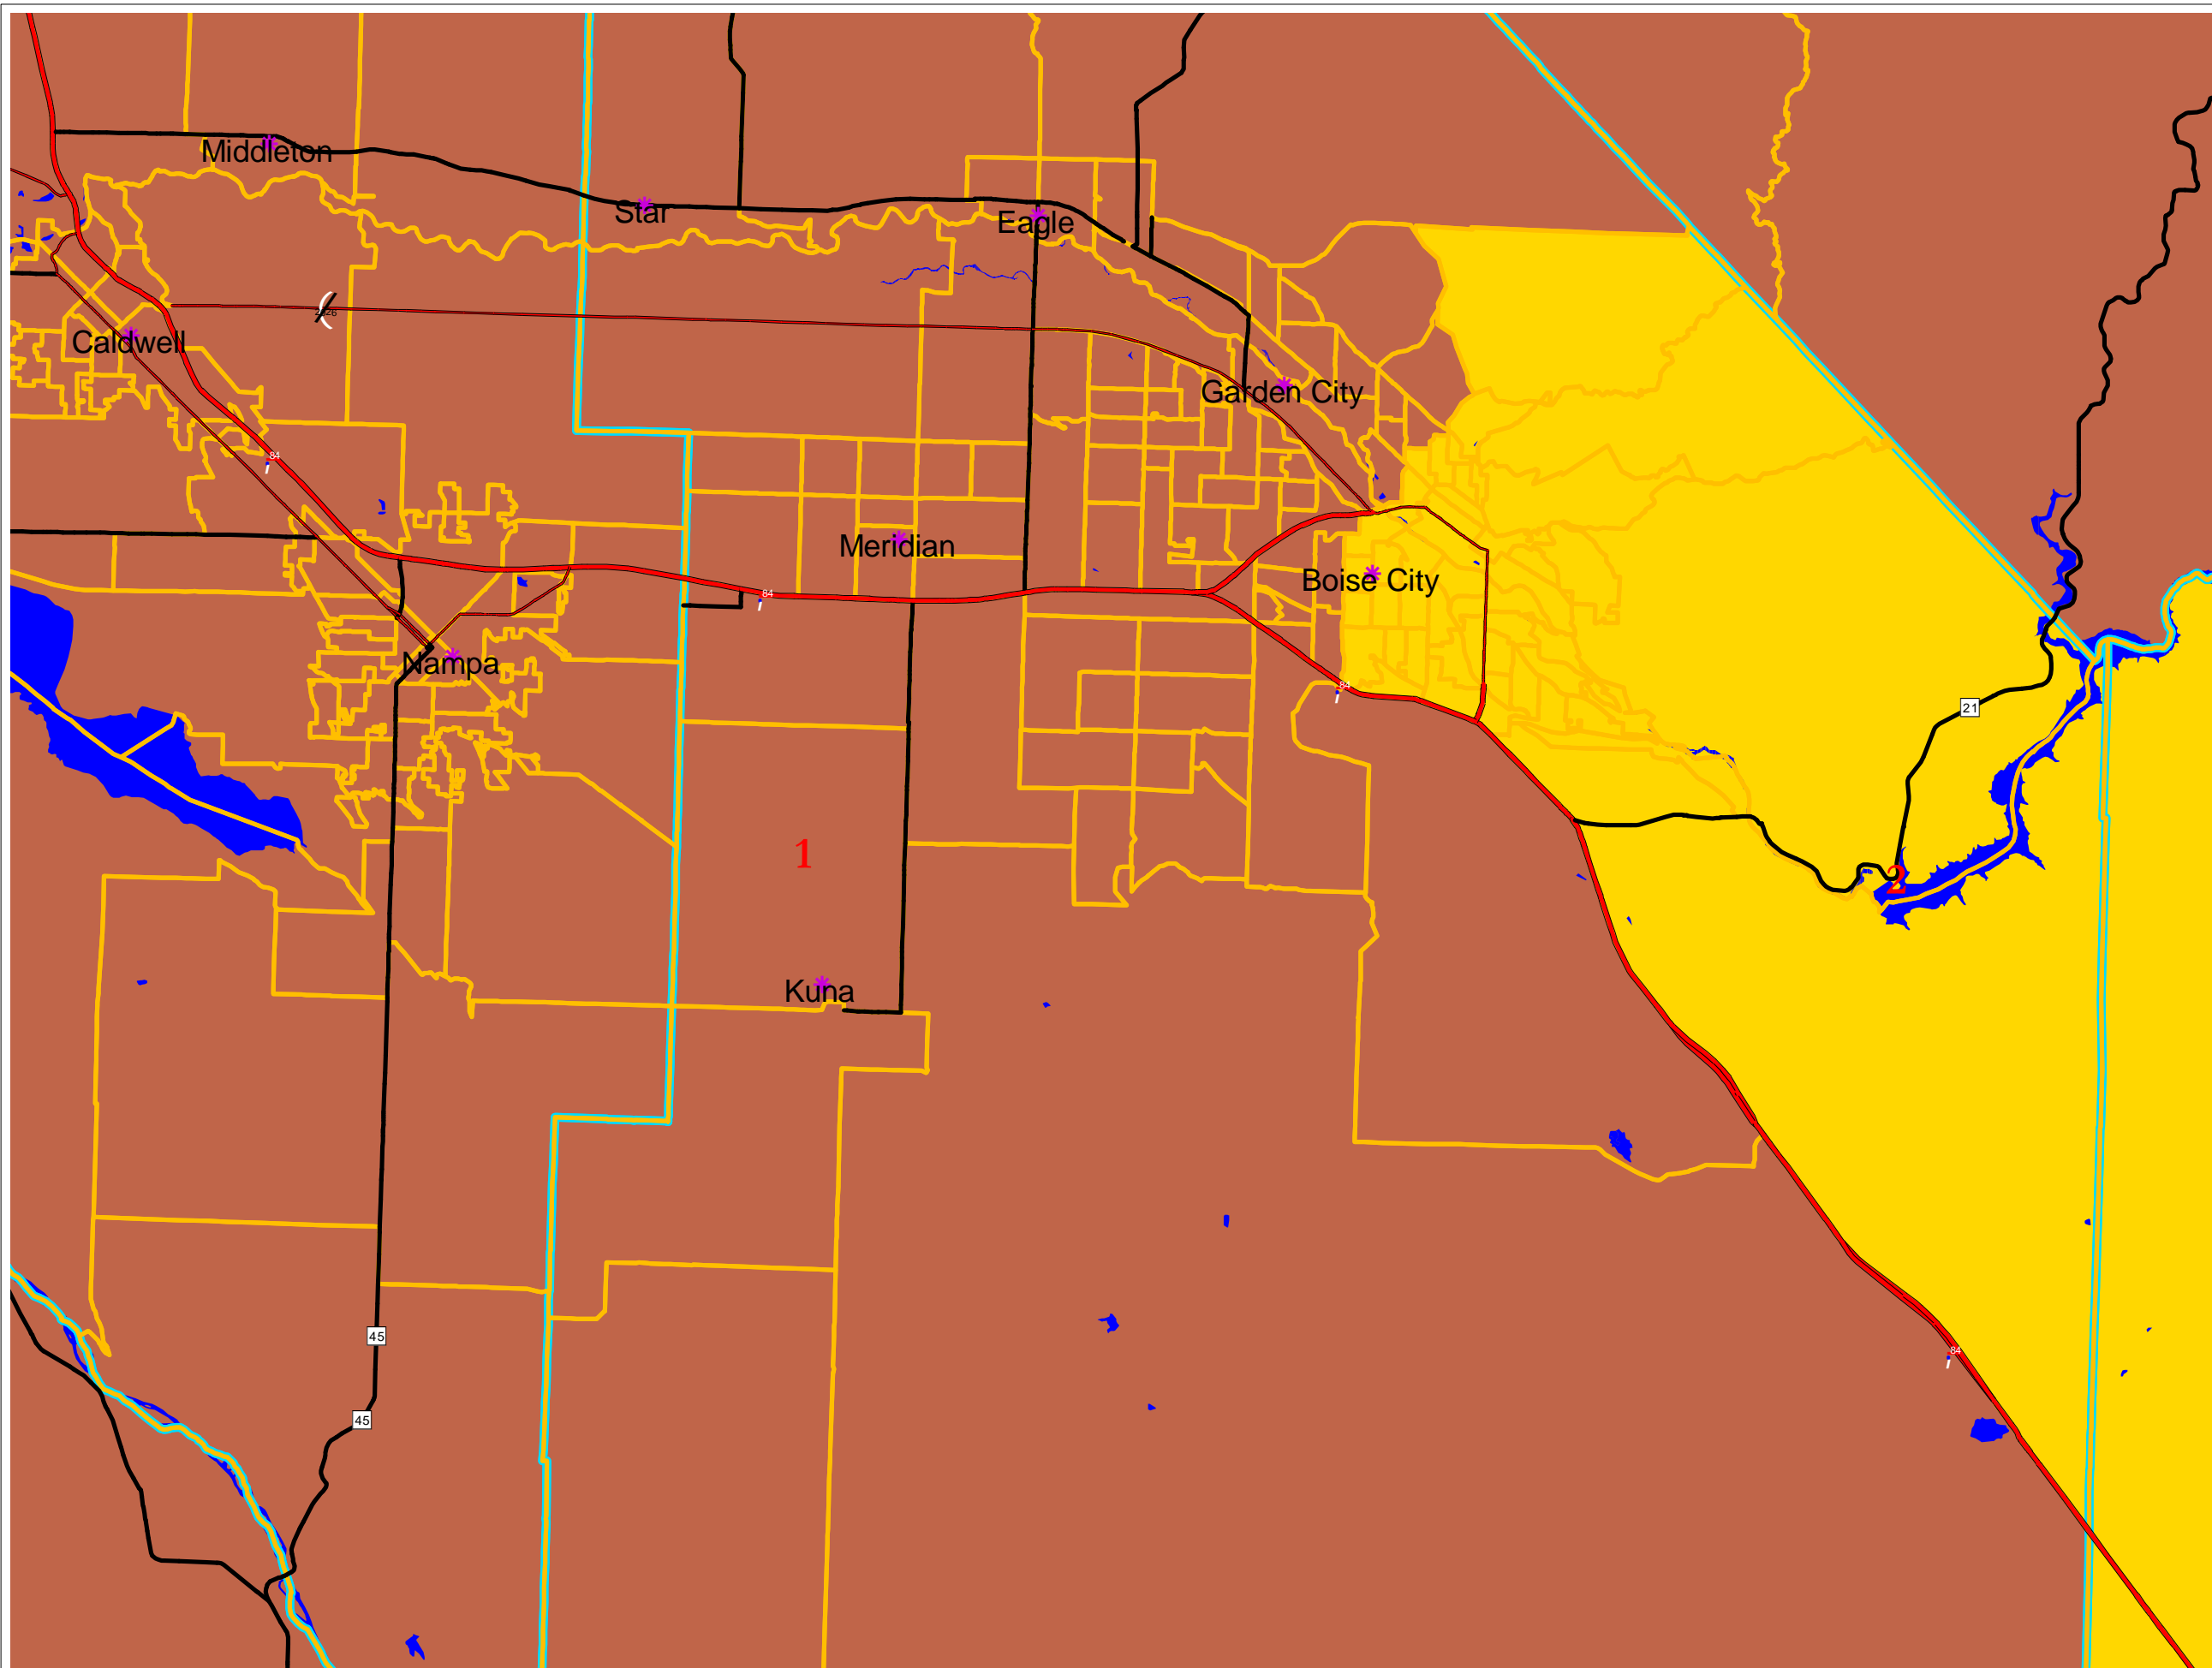

1990's Congressional Districts
Inset Map

04/29/2002

Legend

Redistricting Layers

-  County Boundary
-  VTD Boundary

Roads

-  Interstate
-  Major Road
-  Primary Road
-  Local

Water

-  River or Lake

Municipal

-  Town or City

2 0 2 Miles