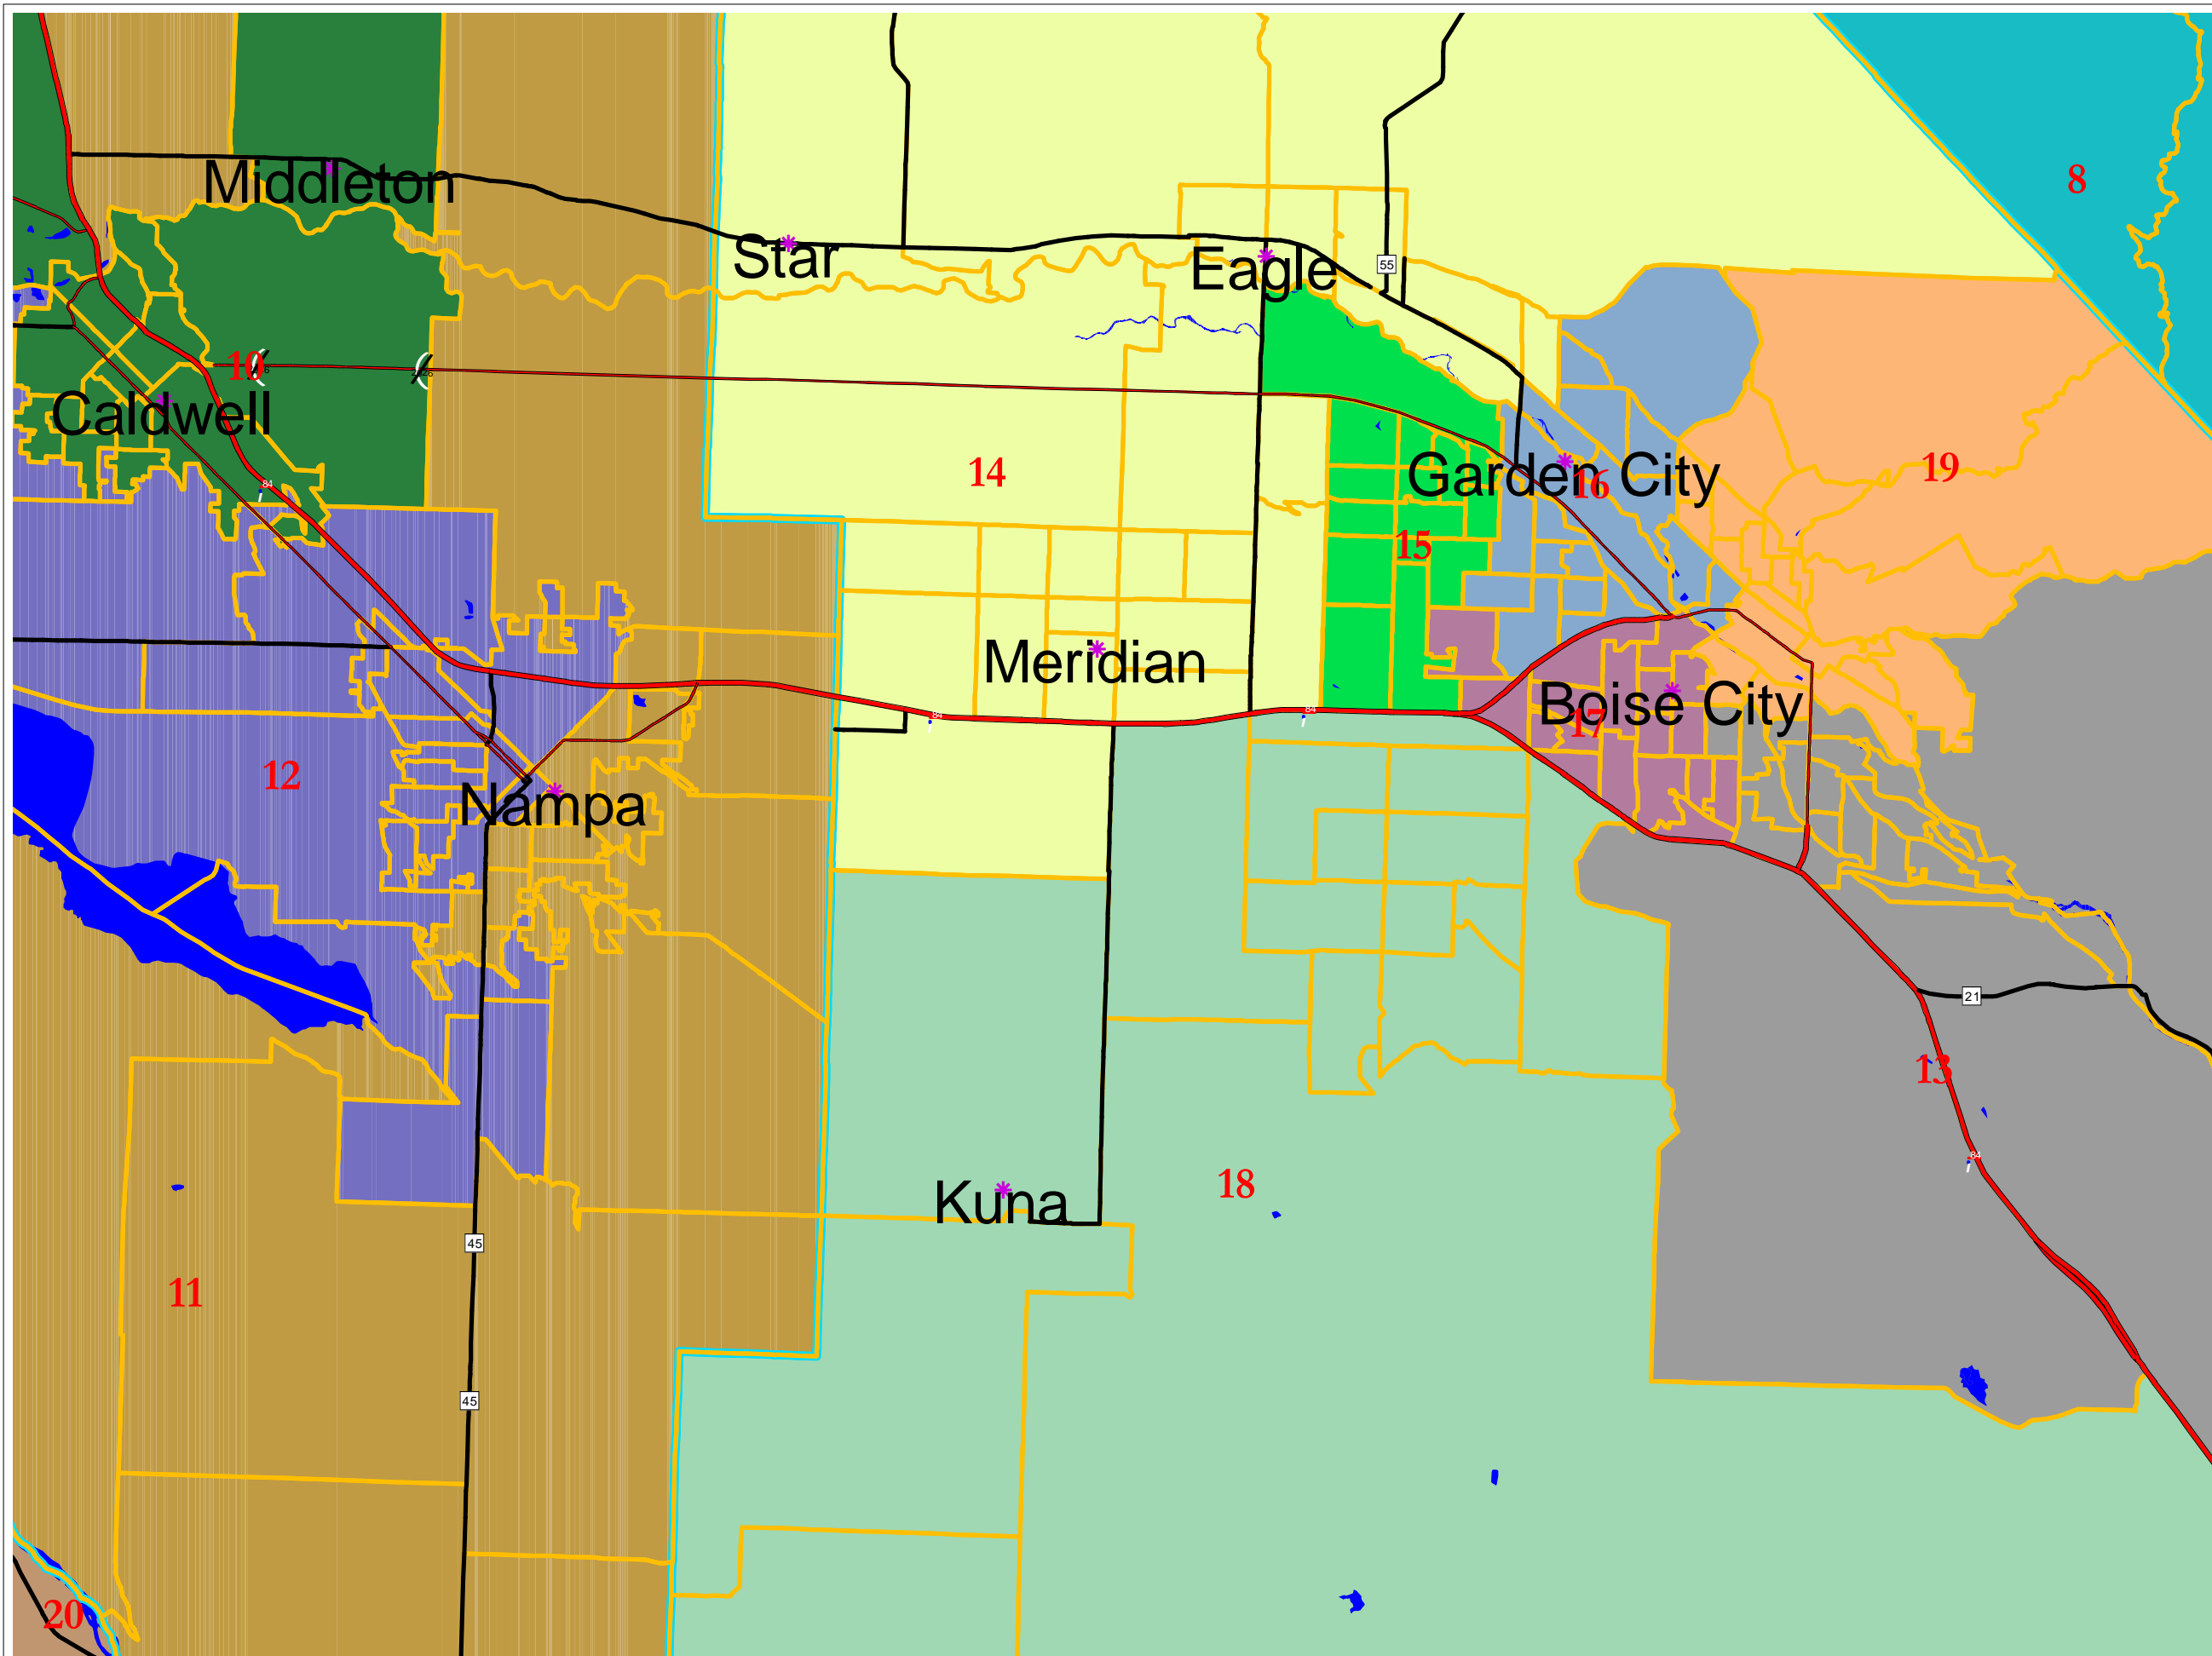

1990's Legislative Districts
Inset Map

04/29/2002

Legend

Redistricting Layers

County Boundary

VTD Boundary

Roads

Interstate

Major Road

Primary Road

Local

Water

River or Lake

Municipal

Town or City

1 0 1 Miles