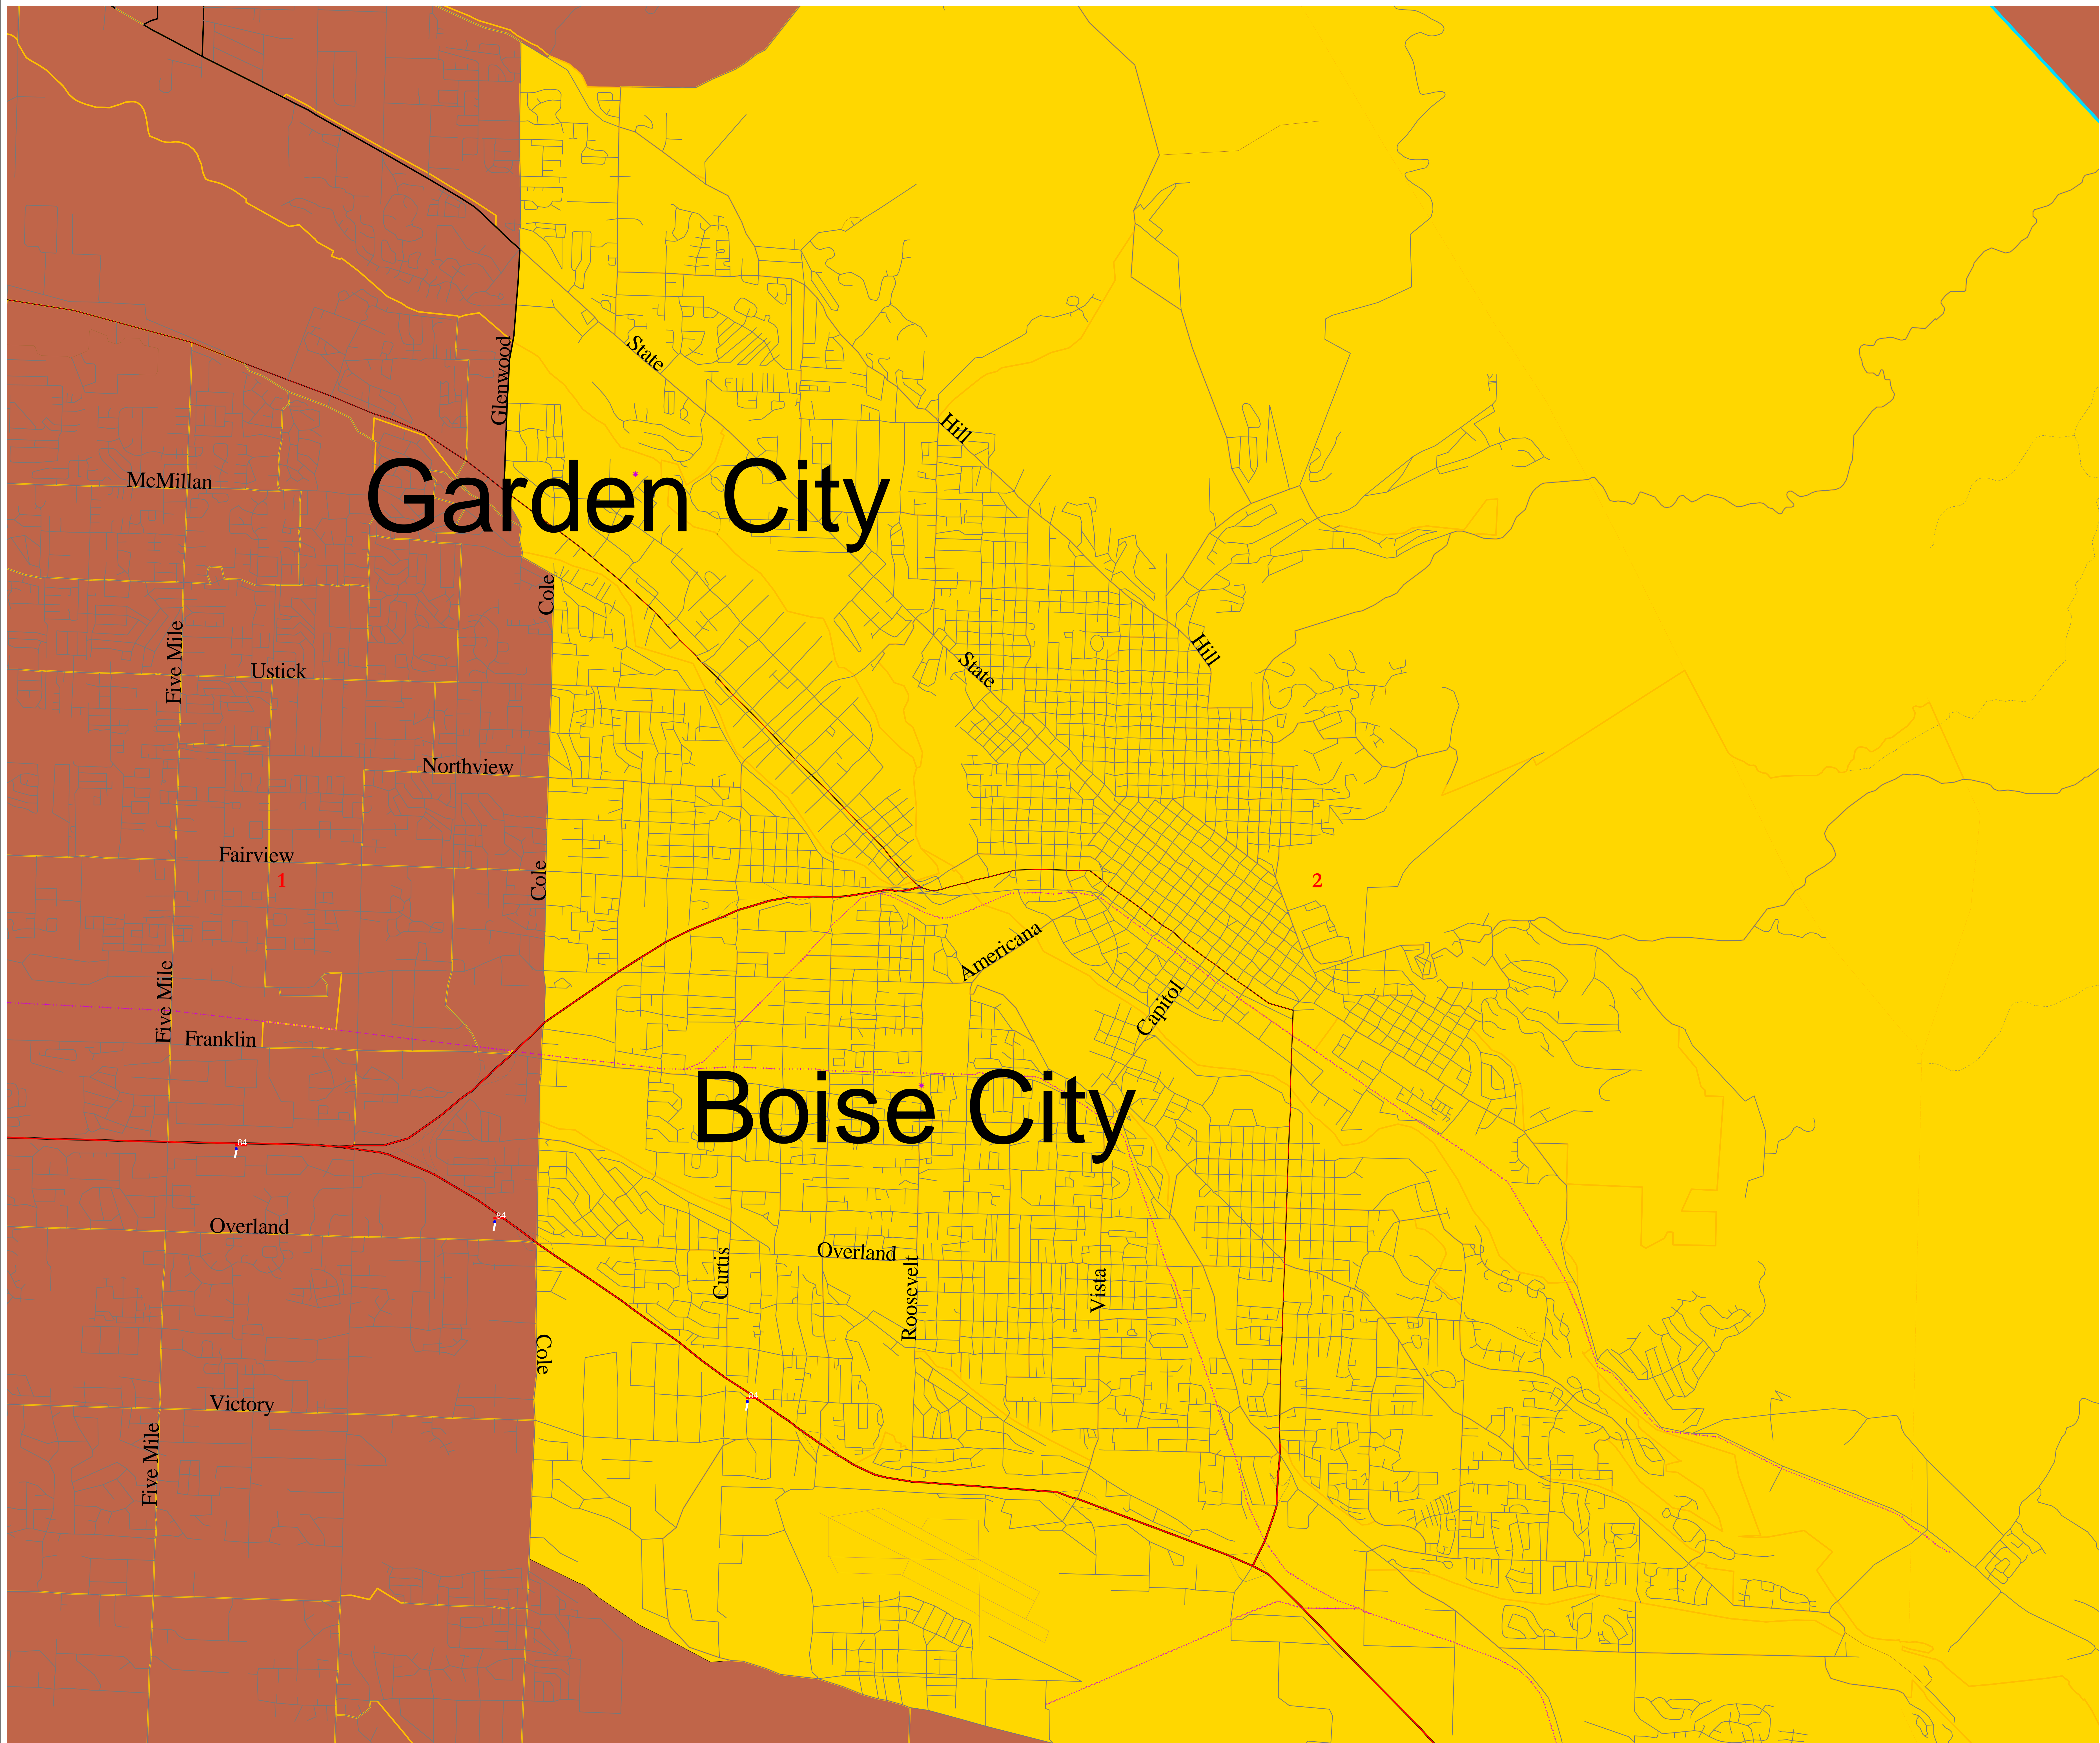

Congressional Plan (C15)
Final Congressional
District Plan
Boise Area

00/00/0000

Legend

Redistricting Layers

- District Outline
- County Boundary
- VTD Boundary
- Block Boundary

- Roads
- Interstate
 - Major Road
 - Primary Road
 - Local

- Infrastructure
- Railroad
 - Pipeline
 - Transmission Line
 - Fence

- Water
- River or Lake

- Municipal
- Town or City

Garden City

Boise City

McMillan

Five Mile

Ustick

Northview

Fairview

1

Five Mile

Franklin

Overland

Victory

Five Mile

Americana

Capitol

2

Curtis

Overland

Roosevelt

Vista

0.2 0 0.2 Miles