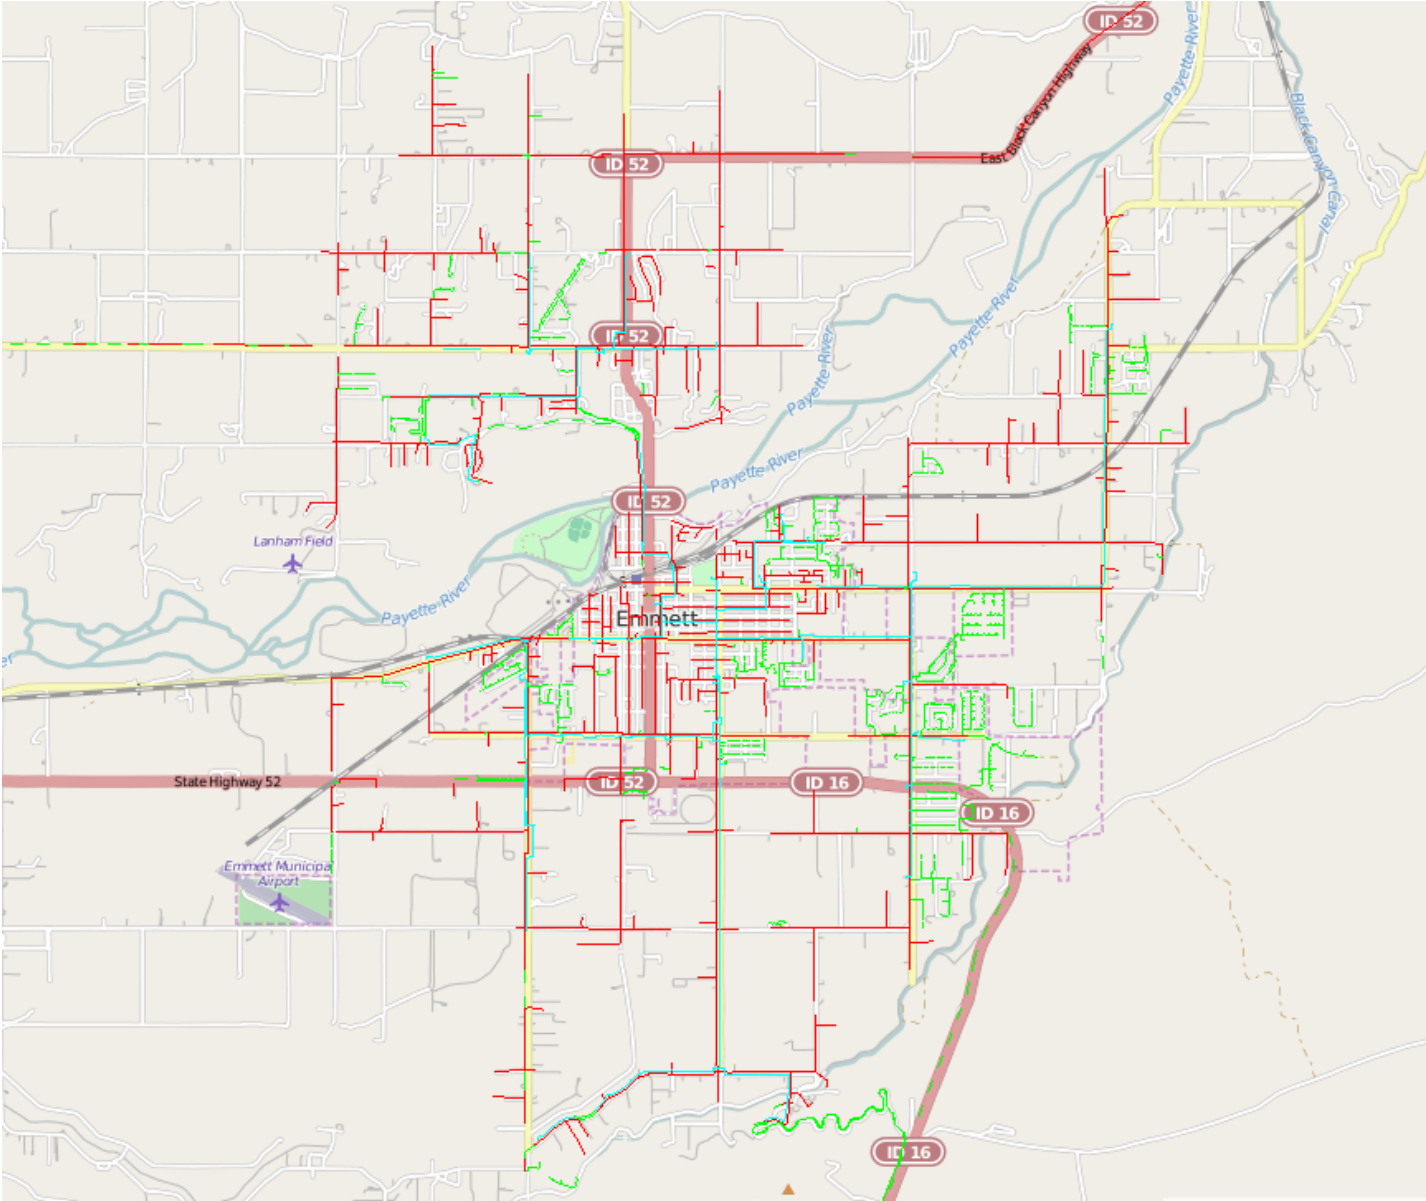

Cable ONE fiber reaches deep into communities

Source: Company estimates as of March 31, 2015

Cable ONE fiber reaches deep into communities

► Communities Served

- | | | | |
|----------------|----------------|--------------|---------------|
| American Falls | Gooding | Marsing | Ririe |
| Basalt | Greenleaf | McCall | Rupert |
| Blackfoot | Hagerman | Meridian | Saint Anthony |
| Boise | Hansen | Middleton | Shelley |
| Buhl | Heyburn | Midvale | Shoshone |
| Burley | Homedale | Nampa | Star |
| Caldwell | Horseshoe Bend | New Meadows | Sugar City |
| Cascade | Idaho Falls | New Plymouth | Teton |
| Donnelly | Inkom | Notus | Twin Falls |
| Eagle | Iona | Parma | Ucon |
| Emmett | Jerome | Paul | Weiser |
| Filer | Kimberly | Payette | Wendell |
| Firth | Kuna | Pocatello | Wilder |
| Fruitland | Letha | Rexburg | |
| Garden City | Lewiston | Rigby | |

3

Cable ONE fiber example: Pocatello, ID

Source: Company estimates as of March 31, 2015

Cable ONE fiber example: Rexburg, ID

3

Cable ONE fiber example: Emmett, ID

4 Government challenges

Local and regional governments have many departments spanning multiple buildings and locations. These departments need a reliable, secure network to safely share access to public records, real estate transactions, court records, law enforcement records and more.