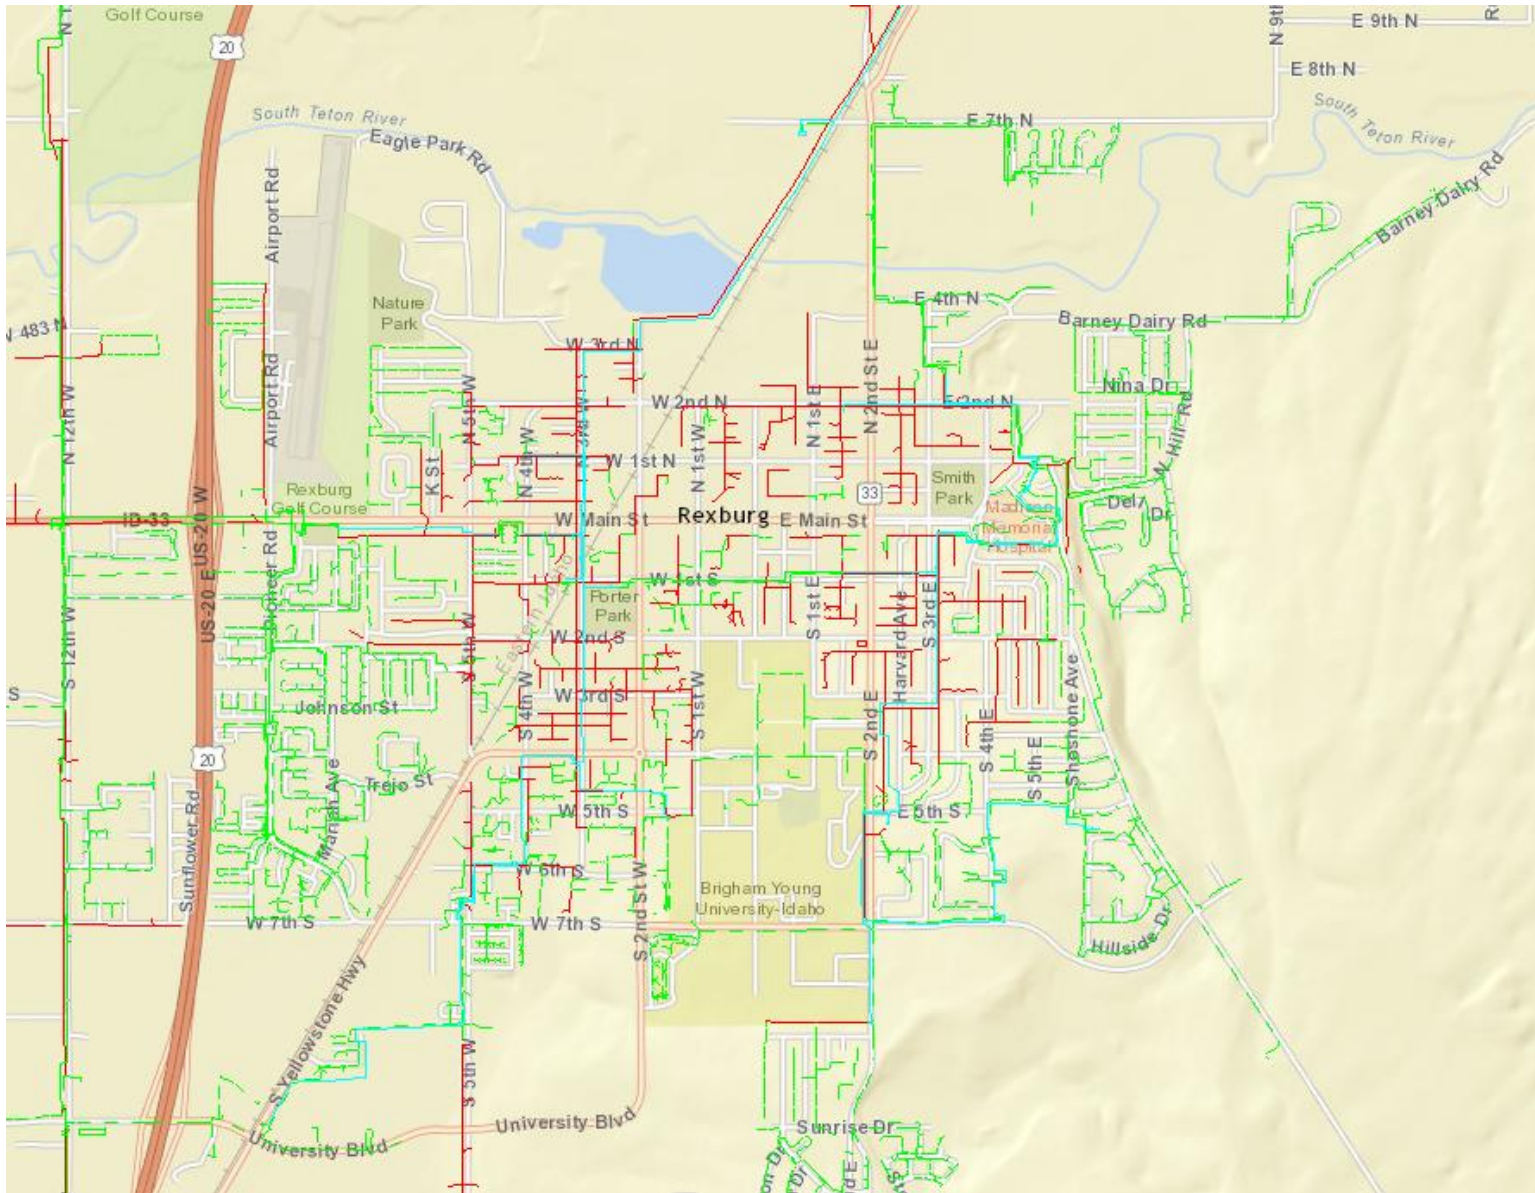

Cable ONE fiber example: Rexburg, ID