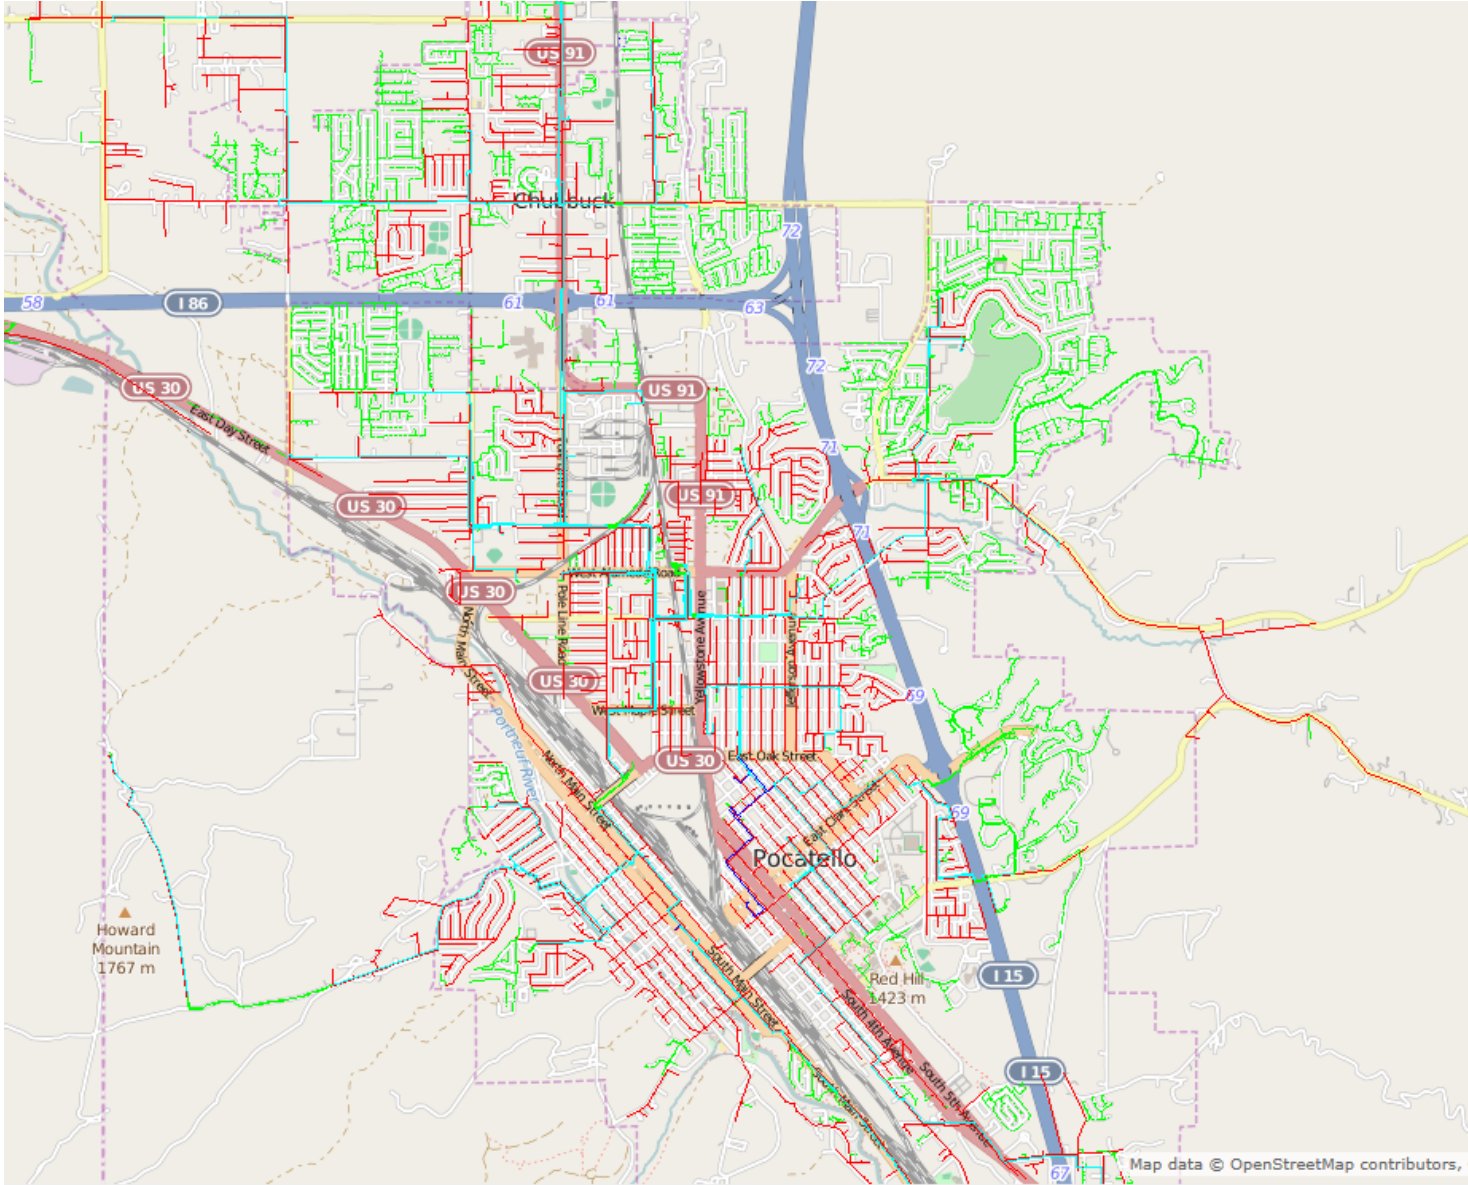

Cable ONE fiber reaches deep into communities

Source: Company estimates as of March 31, 2015

Cable ONE fiber reaches deep into communities

► Communities Served

- | | | | |
|----------------|----------------|--------------|---------------|
| American Falls | Gooding | Marsing | Ririe |
| Basalt | Greenleaf | McCall | Rupert |
| Blackfoot | Hagerman | Meridian | Saint Anthony |
| Boise | Hansen | Middleton | Shelley |
| Buhl | Heyburn | Midvale | Shoshone |
| Burley | Homedale | Nampa | Star |
| Caldwell | Horseshoe Bend | New Meadows | Sugar City |
| Cascade | Idaho Falls | New Plymouth | Teton |
| Donnelly | Inkom | Notus | Twin Falls |
| Eagle | Iona | Parma | Ucon |
| Emmett | Jerome | Paul | Weiser |
| Filer | Kimberly | Payette | Wendell |
| Firth | Kuna | Pocatello | Wilder |
| Fruitland | Letha | Rexburg | |
| Garden City | Lewiston | Rigby | |

3

Cable ONE fiber example: Pocatello, ID

Source: Company estimates as of March 31, 2015

Cable ONE fiber example: Rexburg, ID

3

Cable ONE fiber example: Emmett, ID

4 Government challenges

Local and regional governments have many departments spanning multiple buildings and locations. These departments need a reliable, secure network to safely share access to public records, real estate transactions, court records, law enforcement records and more.