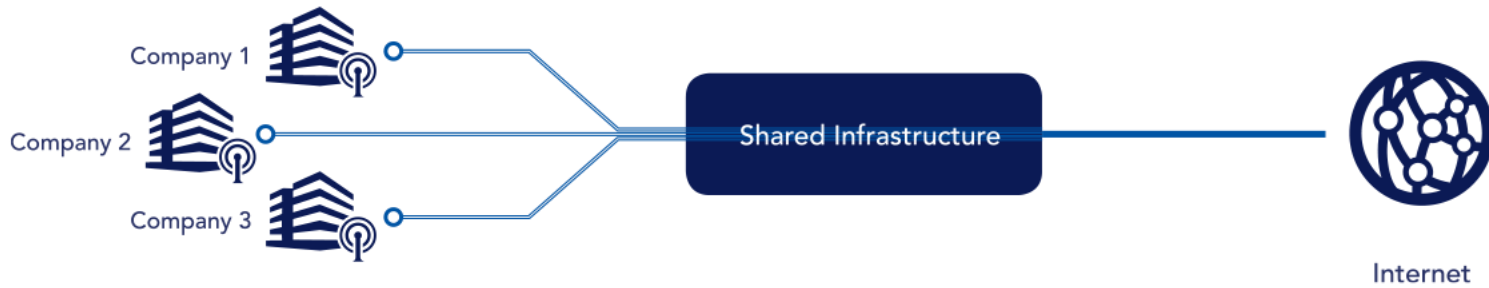

Dedicated, direct connection using Cable ONE's nationwide fiber backbone.

- Fast, reliable service
- 99.99% network availability
- Symmetrical bandwidth speeds
- On-demand scalability (10 Mbps - 1 Gbps)
- Round-the-clock network performance monitoring

5 Dedicated Internet Access (DIA)

Dedicated Access

Shared Infrastructure

DIA provides direct, dedicated fiber Internet connectivity. Other solutions require you to share bandwidth with other subscribers.

5 Ethernet Networking Solutions

Seamlessly and securely connect 2+ locations anywhere in the U.S. using Cable ONE's nationwide fiber backbone

- Private Ethernet distribution network
 - Ethernet Private Line (EPL)
 - Ethernet Virtual Private Line (EVPL)
- Symmetrical bandwidth speeds
- On-demand scalability (10 Mbps - 10 Gbps)
- Fast, reliable service
- Round-the-clock network performance monitoring
- 99.99% network availability