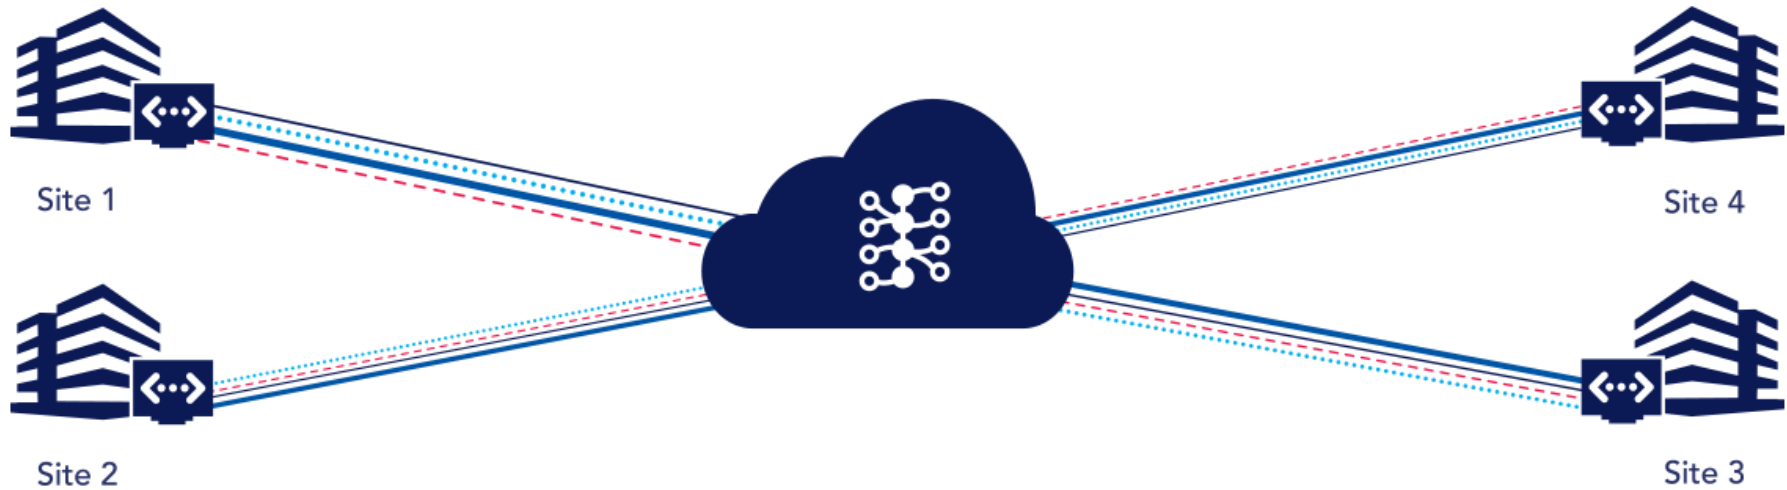

5 Ethernet Networking Solutions

Ethernet Private Line from Cable ONE Business easily connects your remote offices. Fiber is brought to each office and connected to the Ethernet network, where the bandwidth to each office can vary based upon business needs. Cable ONE's network creates a physical fiber path between each of the sites for reliable, high-speed connectivity.