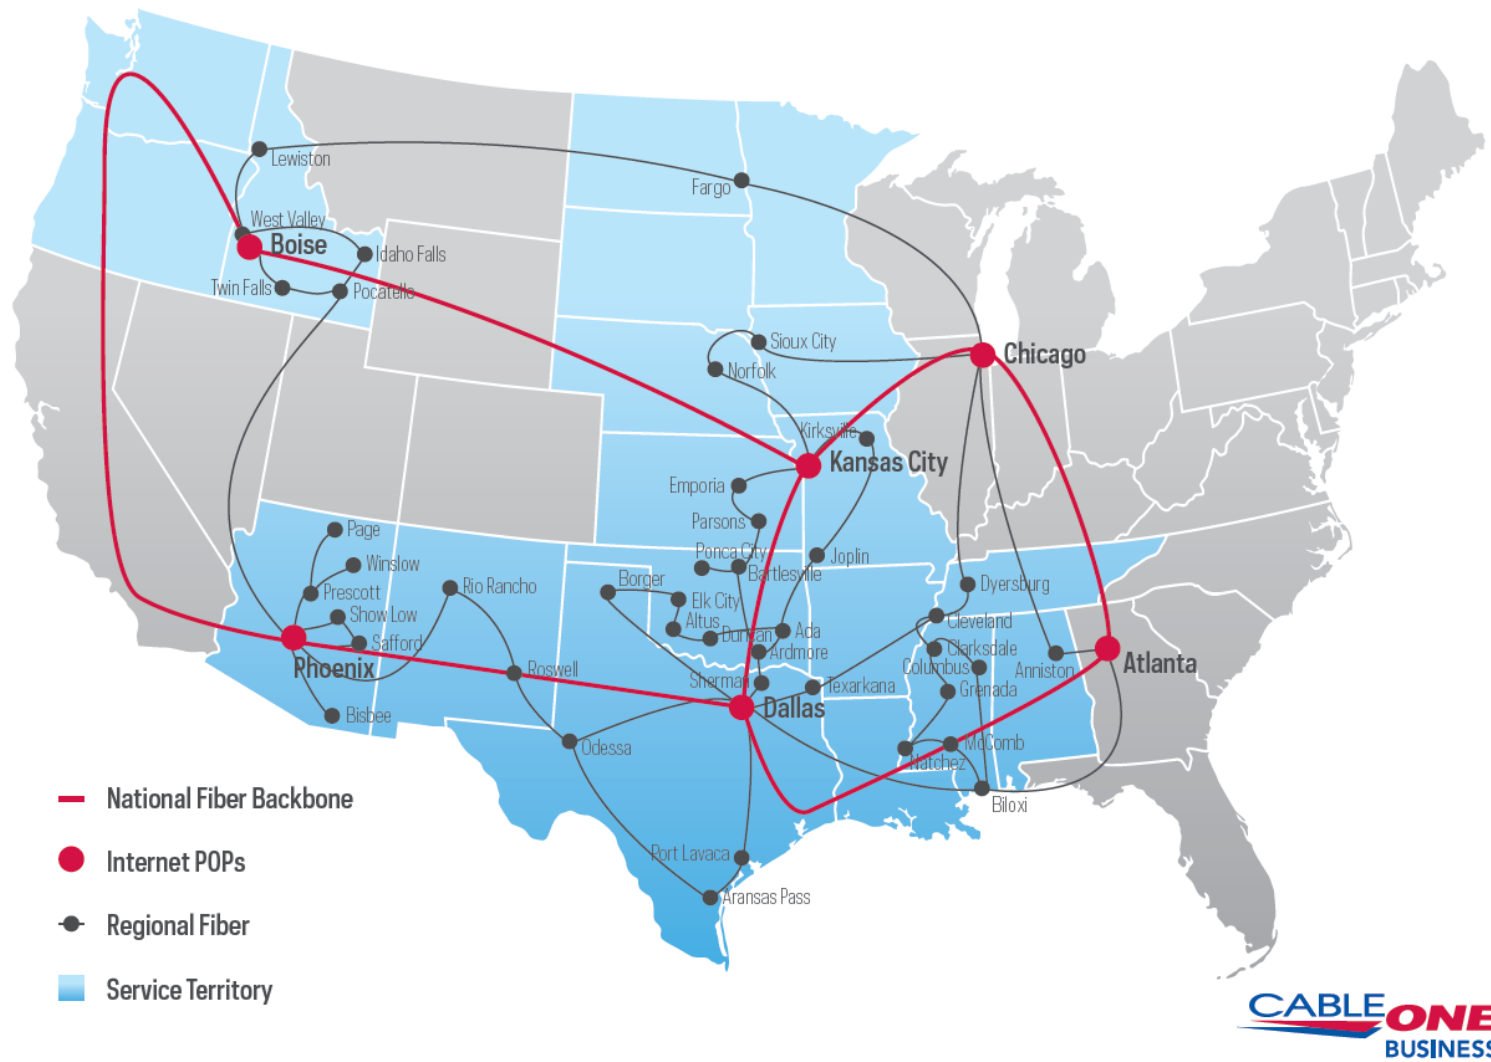

Cable ONE – a provider of advanced broadband services

✓ **10th Largest Cable Company in U.S.**

- ▶ Publicly Traded NYSE: CABO
- ▶ 15 Years as a service provider in Idaho

✓ **Internet Speeds among the fastest in the U.S.**

- ▶ Typical customer receives industry-leading 100 mbps
- ▶ 1 Gigabit upgrades underway in Idaho

✓ **Technology Innovator**

- ▶ High capacity fiber optics deep within footprint
- ▶ State-of-the-art scalable electronics

Cable ONE fiber reaches deep into communities

Source: Company estimates as of March 31, 2015

Cable ONE fiber reaches deep into communities

► Communities Served

- | | | | |
|----------------|----------------|--------------|---------------|
| American Falls | Gooding | Marsing | Ririe |
| Basalt | Greenleaf | McCall | Rupert |
| Blackfoot | Hagerman | Meridian | Saint Anthony |
| Boise | Hansen | Middleton | Shelley |
| Buhl | Heyburn | Midvale | Shoshone |
| Burley | Homedale | Nampa | Star |
| Caldwell | Horseshoe Bend | New Meadows | Sugar City |
| Cascade | Idaho Falls | New Plymouth | Teton |
| Donnelly | Inkom | Notus | Twin Falls |
| Eagle | Iona | Parma | Ucon |
| Emmett | Jerome | Paul | Weiser |
| Filer | Kimberly | Payette | Wendell |
| Firth | Kuna | Pocatello | Wilder |
| Fruitland | Letha | Rexburg | |
| Garden City | Lewiston | Rigby | |

3

Cable ONE fiber example: Pocatello, ID

Source: Company estimates as of March 31, 2015

Cable ONE fiber example: Rexburg, ID

3

Cable ONE fiber example: Emmett, ID

4 Government challenges

Local and regional governments have many departments spanning multiple buildings and locations. These departments need a reliable, secure network to safely share access to public records, real estate transactions, court records, law enforcement records and more.