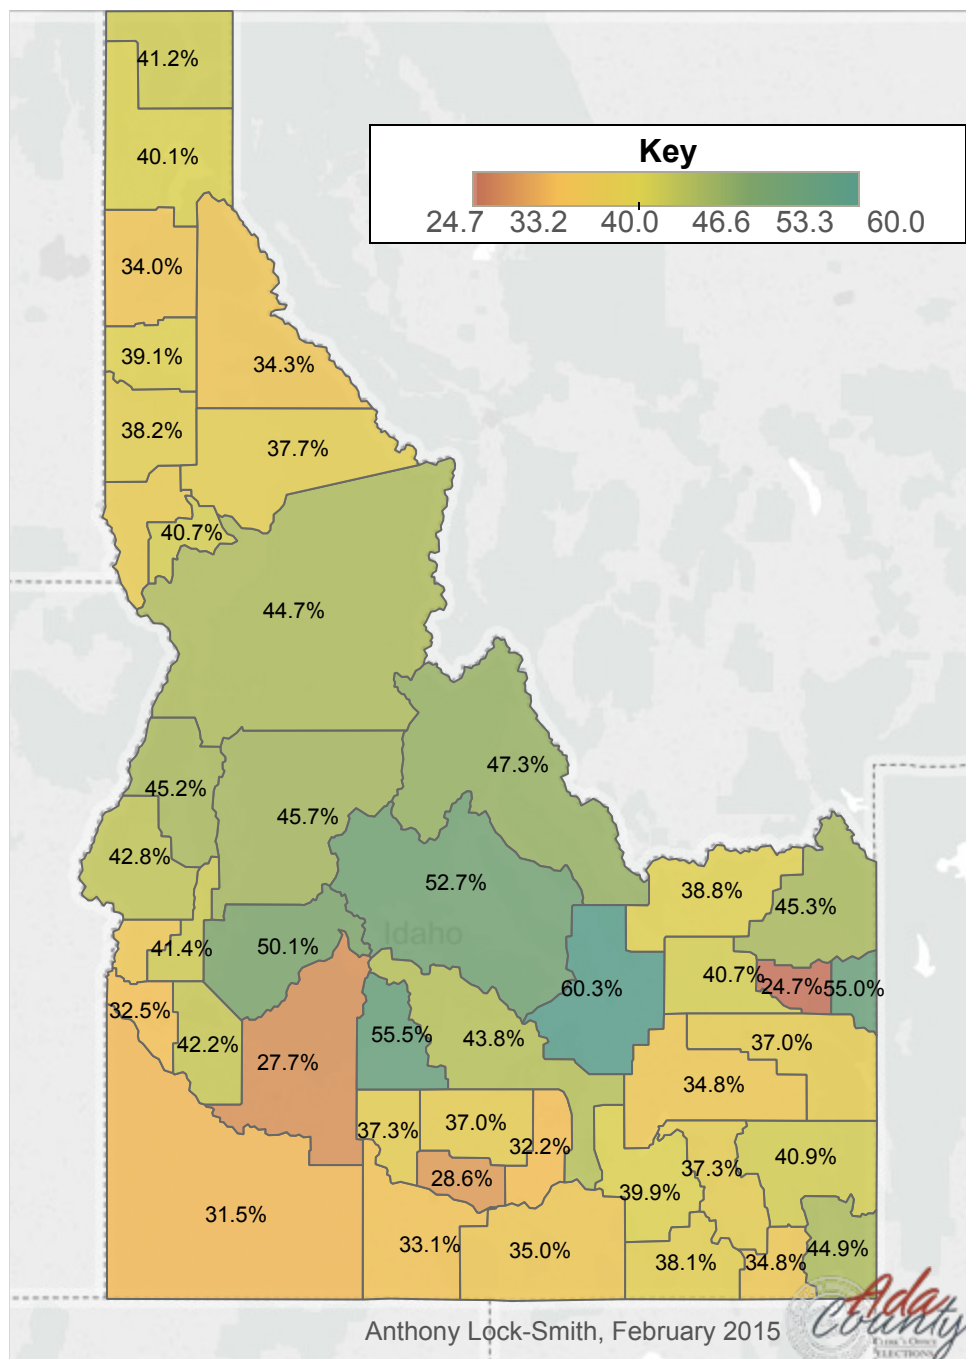

# Historical Voter Participation in Idaho

# State of Idaho Age Distribution and Voting Status

# Percentage of Voting Age Population That Votes

(Based on voter turnout during the 2014 General Election)

# Percentage of Voting Age That is Registered

(Based on voter turnout during the 2014 General Election)