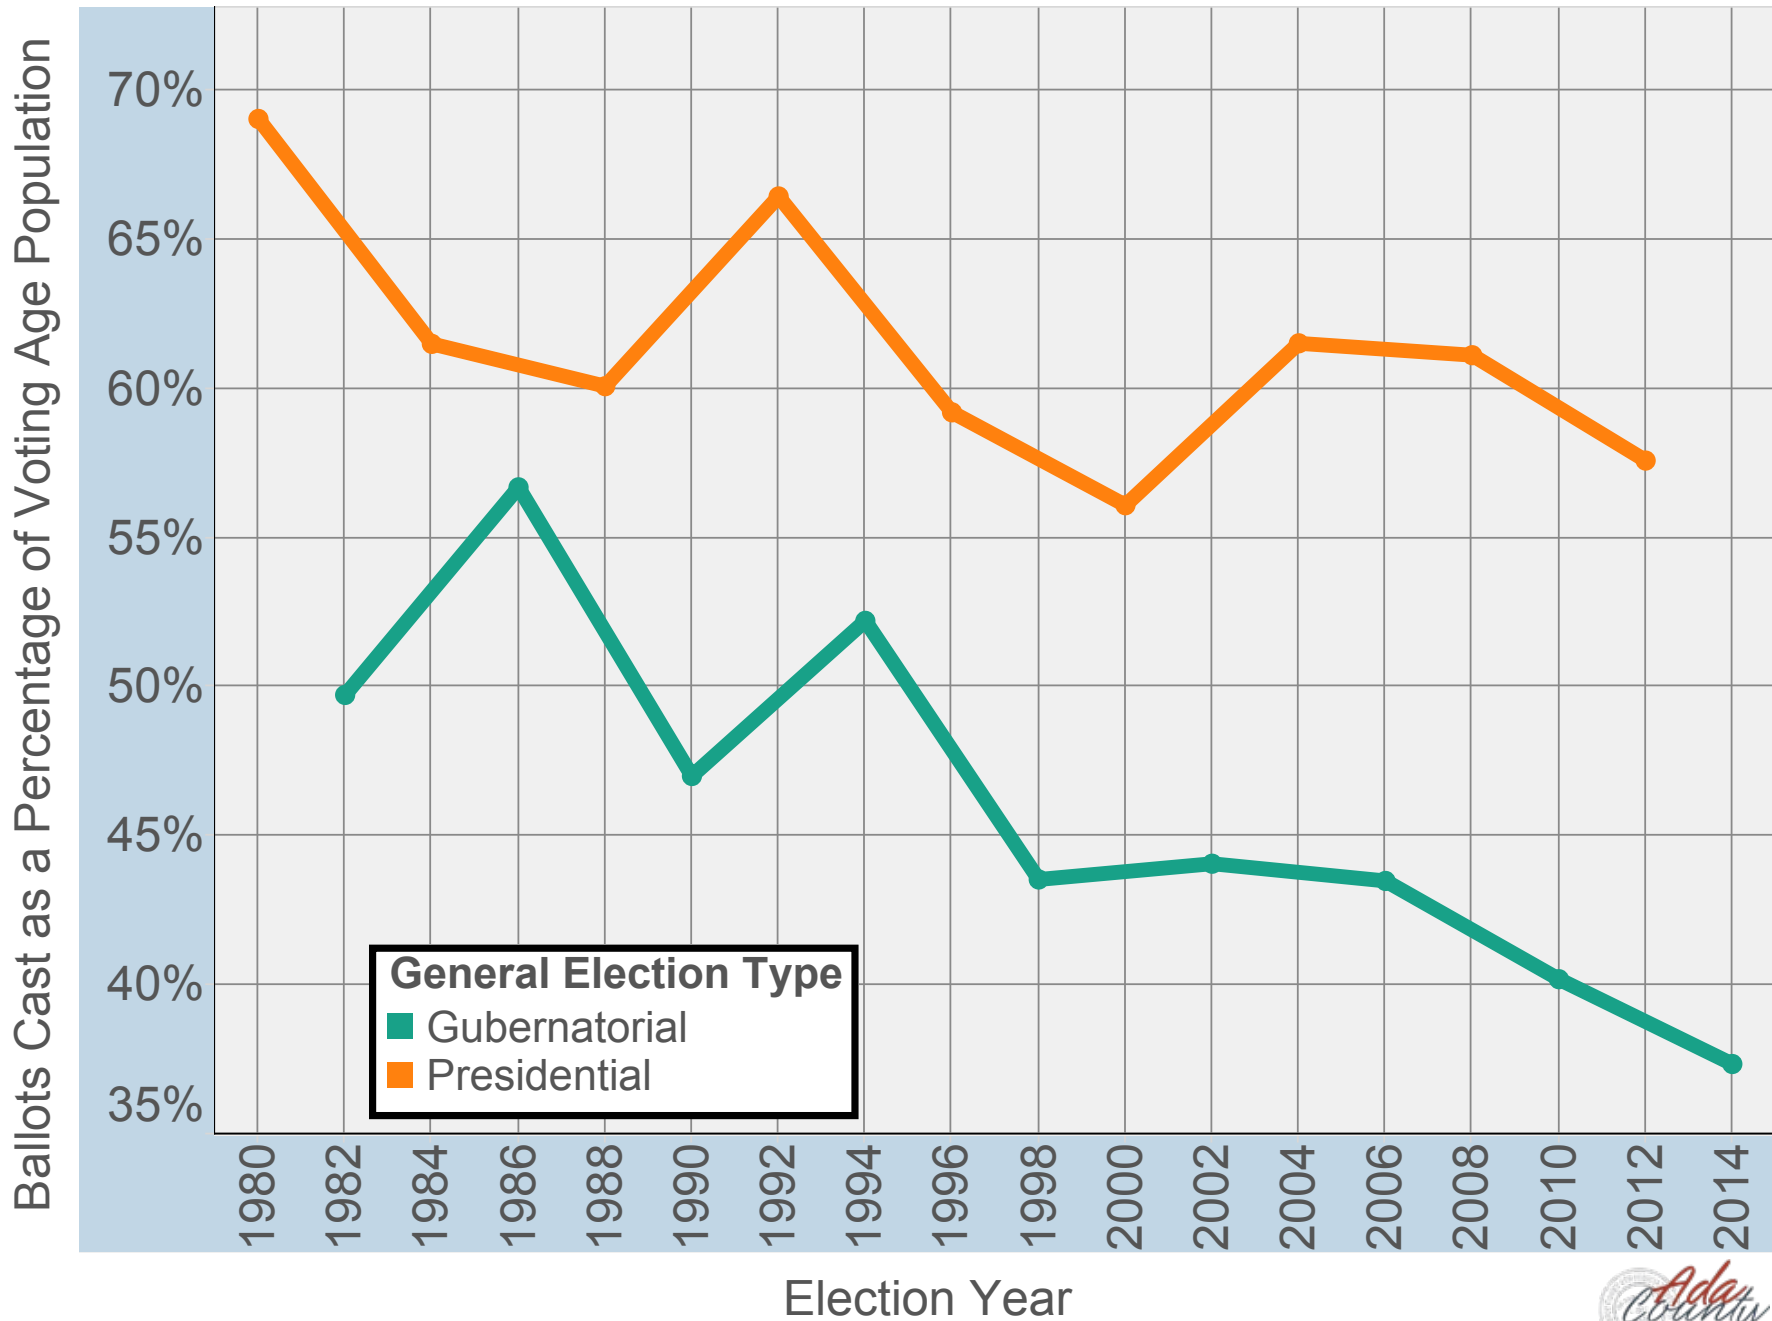

# Historical Voter Participation in Idaho

# State of Idaho Age Distribution and Voting Status

# Percentage of Voting Age Population That Votes

(Based on voter turnout during the 2014 General Election)