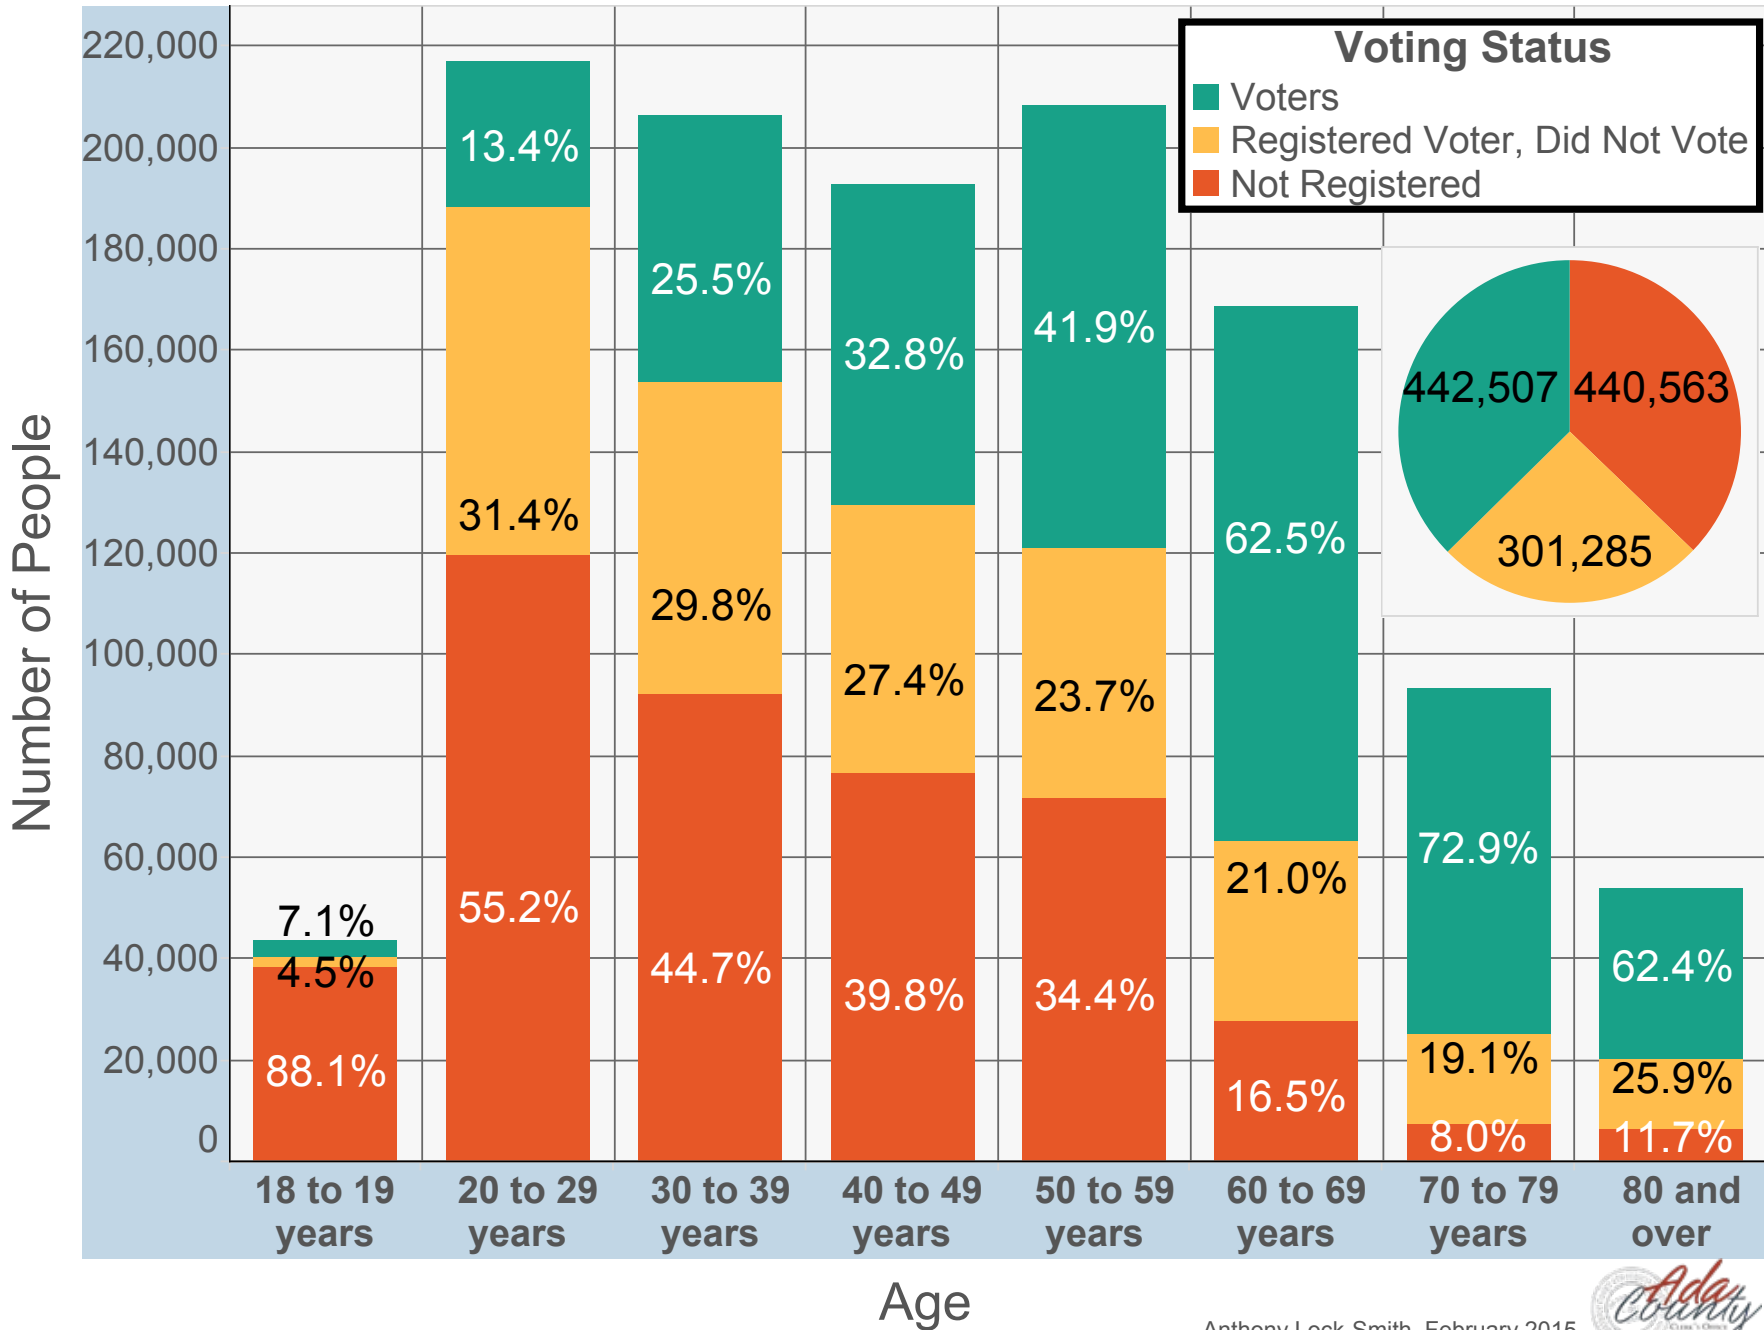

# Historical Voter Participation in Idaho

# State of Idaho Age Distribution and Voting Status

# Percentage of Voting Age Population That Votes

(Based on voter turnout during the 2014 General Election)

# Percentage of Voting Age That is Registered

(Based on voter turnout during the 2014 General Election)