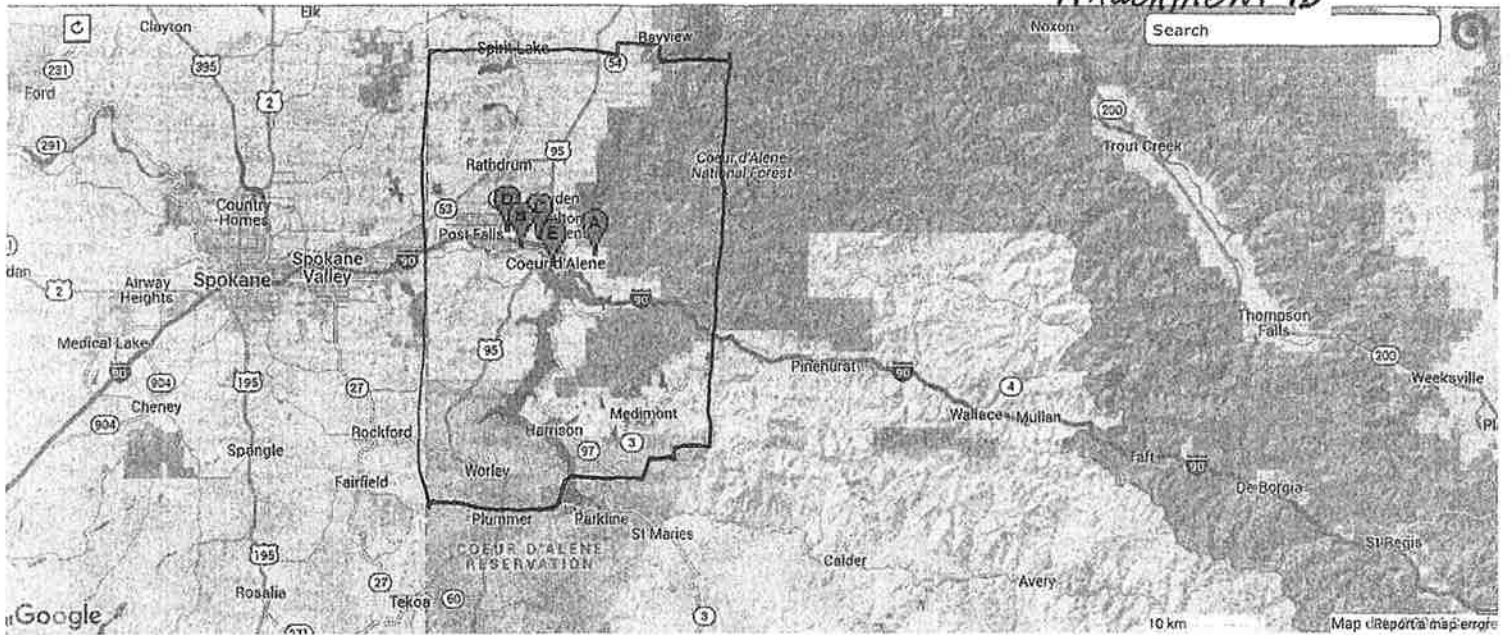

5127
Attachment 1b

NIC Trustees

Rep Chaney

NIC Trustees

No. Id. College

COMING TO LATE NIGHT
FEB 8
MONDAYS 10:30P

HOVER FOR MORE

6902 E SLEEPY LN
COEUR D ALENE , IDAHO 83814
LAST: HOWARD
FIRST: KENNETH

A

4761 W MILL RIVER CT
COEUR D ALENE, IDAHO 83814
LAST: NILSON
FIRST: RONALD

B

4025 W FAIRWAY DR
COEUR D ALENE , IDAHO 83815
LAST: WOOD
FIRST: CHRISTIE

C

1647 N GLASGOW DR
POST FALLS, IDAHO 83854
LAST: BANDUCCI
FIRST: TODD

D

301 N 1ST ST
COEUR D ALENE , IDAHO 83814
LAST: MEYER
FIRST: JUDY

E

[Download NIC Trustees Google Earth \(KML\)](#)