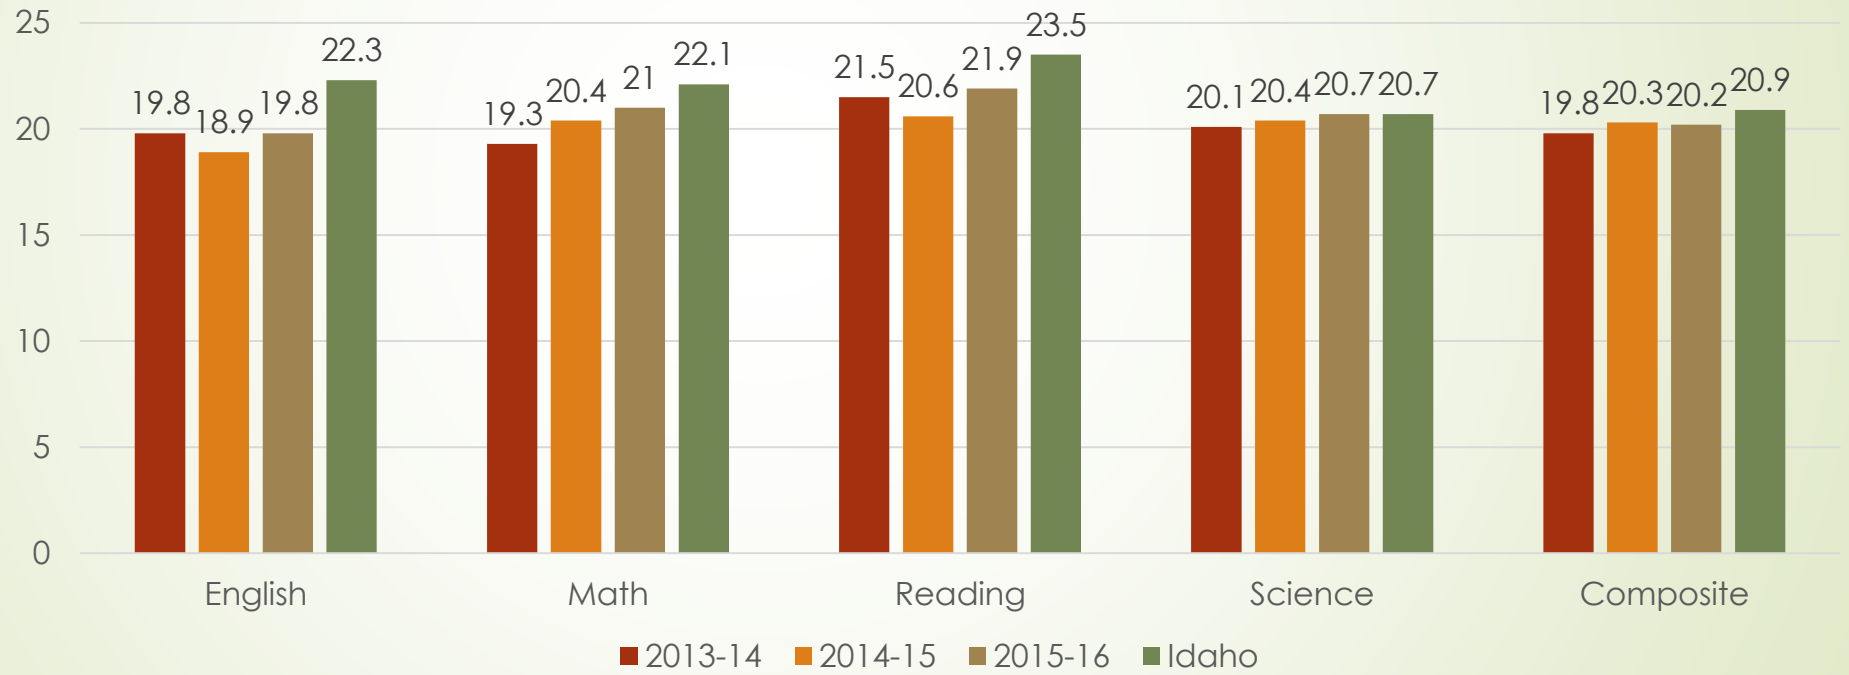

Snake River School District

Senate Education Committee

February 26, 2018

Idaho Reading Indicator

ISAT by Smarter Balanced

ISAT by Smarter Balanced

SAT

SRHS SAT Scores

ACT

SRHS ACT Scores

ACT Test Takers

Number of SR Students taking the ACT

Graduation Rates of Snake River and surrounding districts

- ▶ Snake River – 92.2535%
- ▶ Blackfoot – 82.0278% (Blackfoot High – 94.6154%, Independence High – 48.4536%)
- ▶ Marsh Valley – 90.625%
- ▶ American Falls – 81.25%
- ▶ Aberdeen – 90.6977%
- ▶ Firth – 88.0597%
- ▶ Shelley – 87.4126%
- ▶ Statewide – 79.6725%