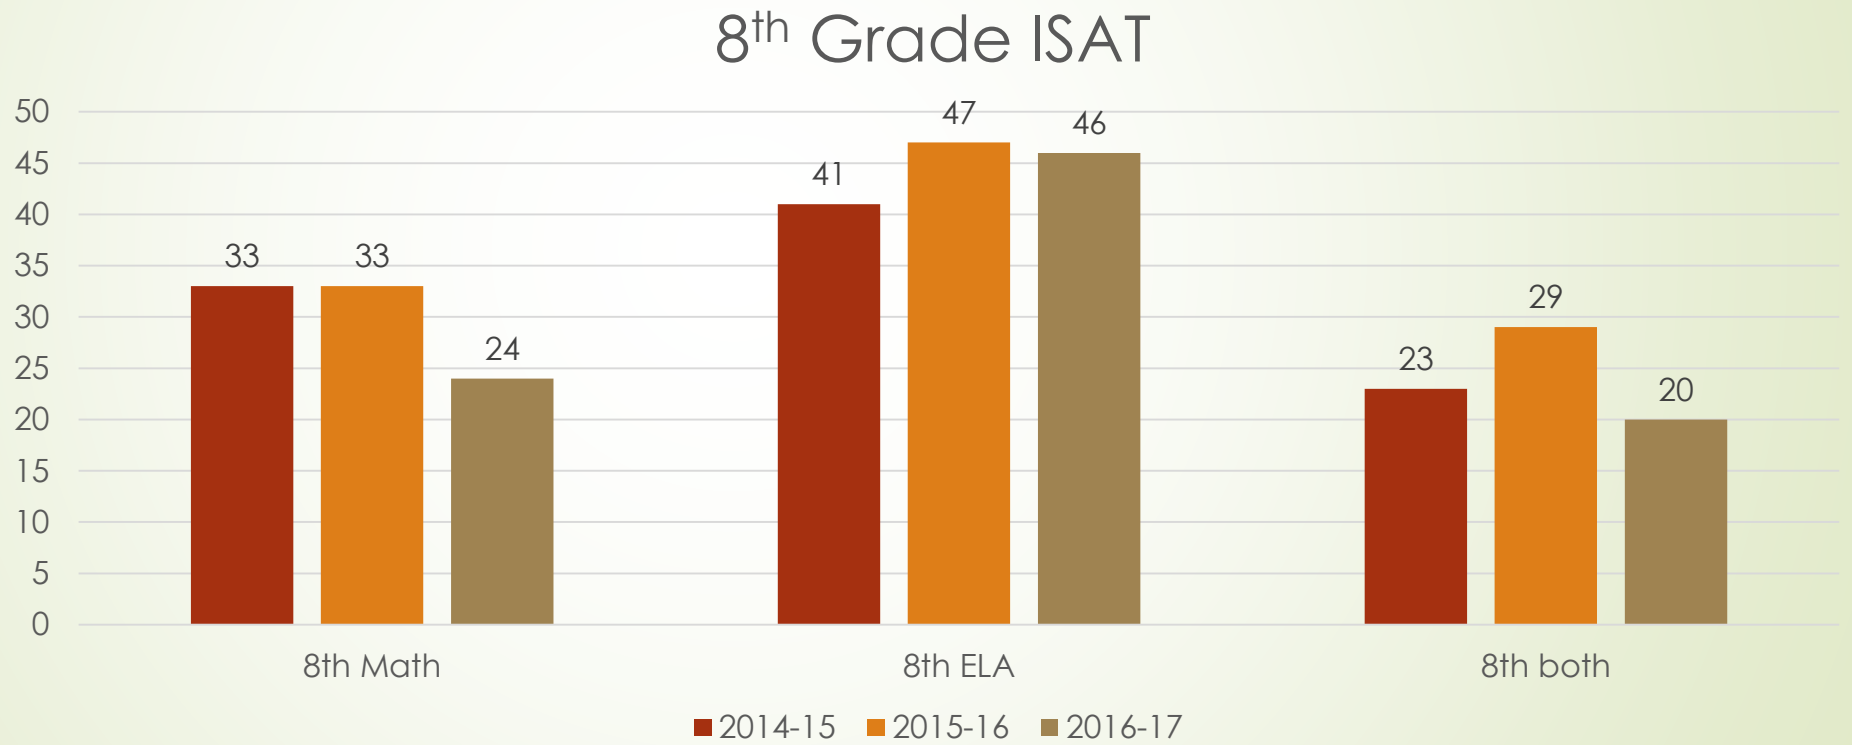

Snake River School District

Senate Education Committee

February 26, 2018

Idaho Reading Indicator

ISAT by Smarter Balanced

ISAT by Smarter Balanced

SAT

SRHS SAT Scores

ACT

SRHS ACT Scores

ACT Test Takers

Number of SR Students taking the ACT

Graduation Rates of Snake River and surrounding districts

- ▶ Snake River – 92.2535%
- ▶ Blackfoot – 82.0278% (Blackfoot High – 94.6154%, Independence High – 48.4536%)
- ▶ Marsh Valley – 90.625%
- ▶ American Falls – 81.25%
- ▶ Aberdeen – 90.6977%
- ▶ Firth – 88.0597%
- ▶ Shelley – 87.4126%
- ▶ Statewide – 79.6725%