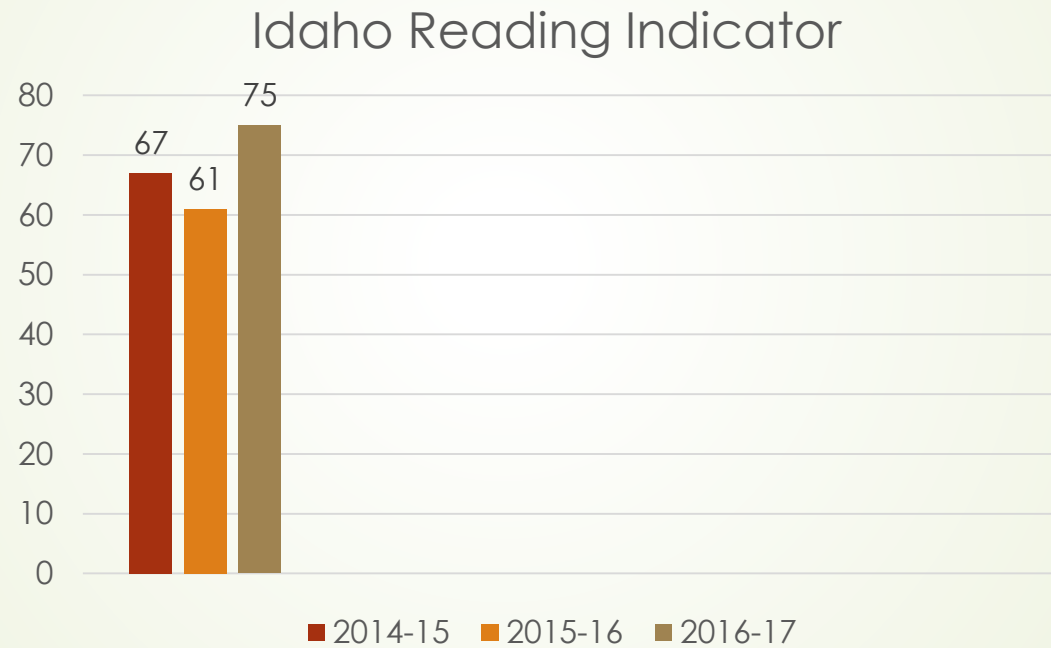

Snake River School District

Senate Education Committee

February 26, 2018

Idaho Reading Indicator

ISAT by Smarter Balanced

ISAT by Smarter Balanced

SAT

SRHS SAT Scores

ACT

SRHS ACT Scores

ACT Test Takers

Number of SR Students taking the ACT

Graduation Rates of Snake River and surrounding districts

- ▶ Snake River – 92.2535%
- ▶ Blackfoot – 82.0278% (Blackfoot High – 94.6154%, Independence High – 48.4536%)
- ▶ Marsh Valley – 90.625%
- ▶ American Falls – 81.25%
- ▶ Aberdeen – 90.6977%
- ▶ Firth – 88.0597%
- ▶ Shelley – 87.4126%
- ▶ Statewide – 79.6725%