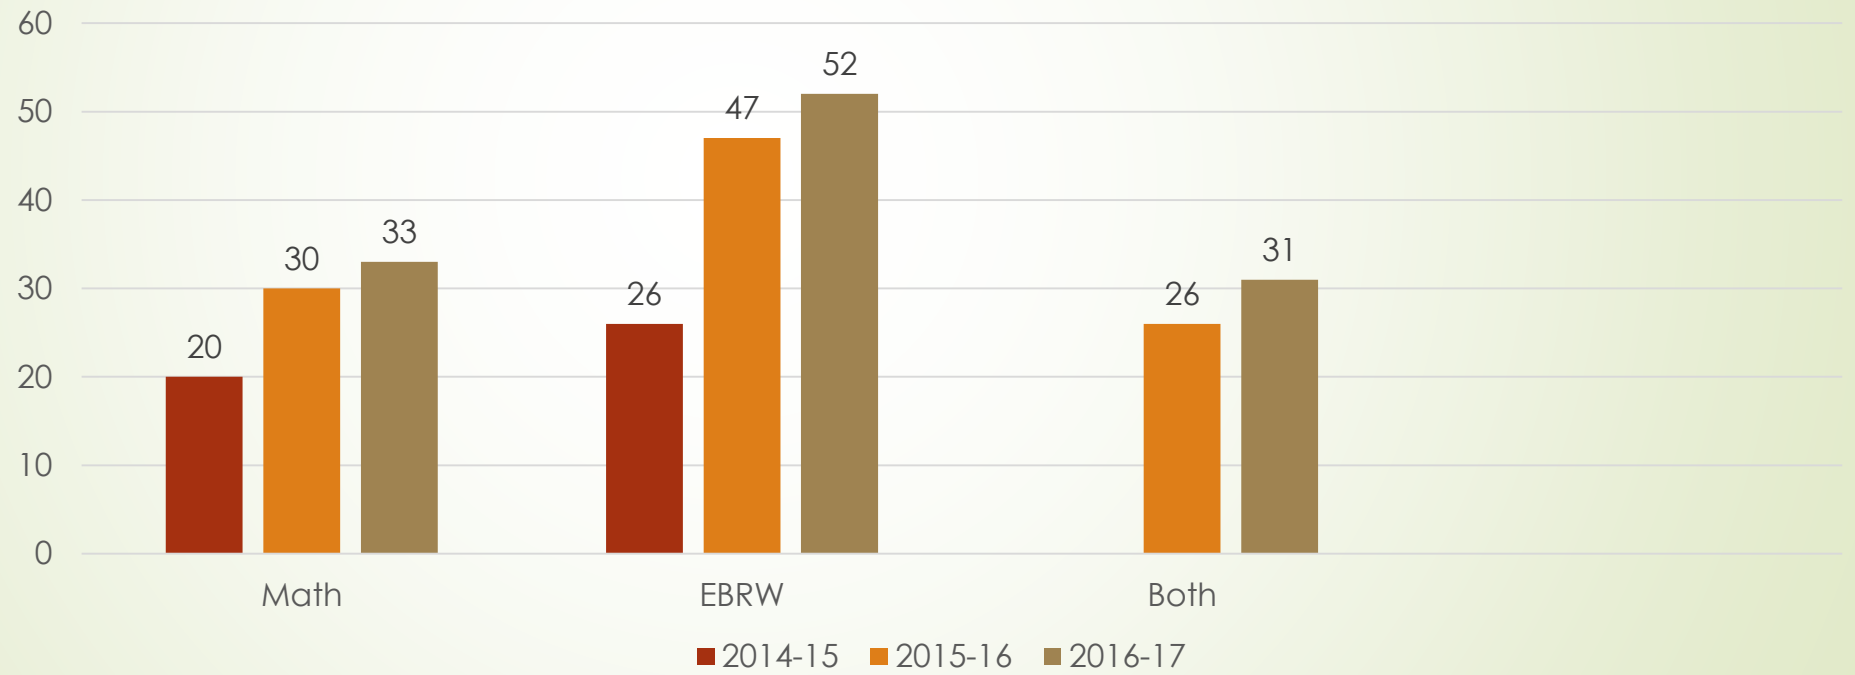

Snake River School District

Senate Education Committee

February 26, 2018

Idaho Reading Indicator

ISAT by Smarter Balanced

ISAT by Smarter Balanced

SAT

SRHS SAT Scores

ACT

SRHS ACT Scores

ACT Test Takers

Number of SR Students taking the ACT

Graduation Rates of Snake River and surrounding districts

- ▶ Snake River – 92.2535%
- ▶ Blackfoot – 82.0278% (Blackfoot High – 94.6154%, Independence High – 48.4536%)
- ▶ Marsh Valley – 90.625%
- ▶ American Falls – 81.25%
- ▶ Aberdeen – 90.6977%
- ▶ Firth – 88.0597%
- ▶ Shelley – 87.4126%
- ▶ Statewide – 79.6725%