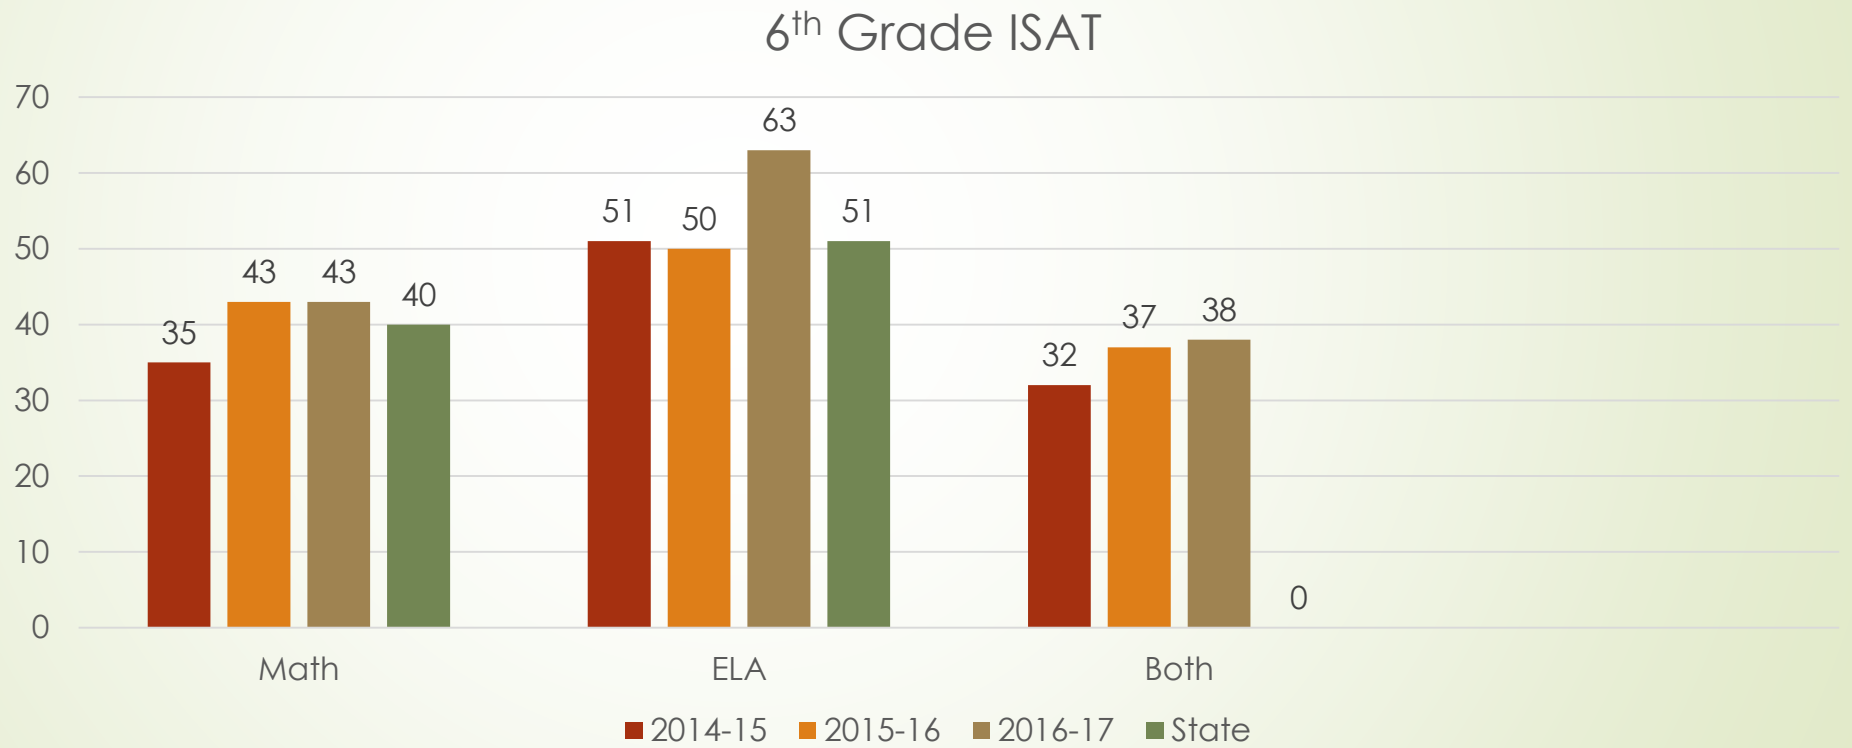

Snake River School District

Senate Education Committee

February 26, 2018

Idaho Reading Indicator

ISAT by Smarter Balanced

ISAT by Smarter Balanced

SAT

SRHS SAT Scores

ACT

SRHS ACT Scores

ACT Test Takers

Number of SR Students taking the ACT

Graduation Rates of Snake River and surrounding districts

- ▶ Snake River – 92.2535%
- ▶ Blackfoot – 82.0278% (Blackfoot High – 94.6154%, Independence High – 48.4536%)
- ▶ Marsh Valley – 90.625%
- ▶ American Falls – 81.25%
- ▶ Aberdeen – 90.6977%
- ▶ Firth – 88.0597%
- ▶ Shelley – 87.4126%
- ▶ Statewide – 79.6725%