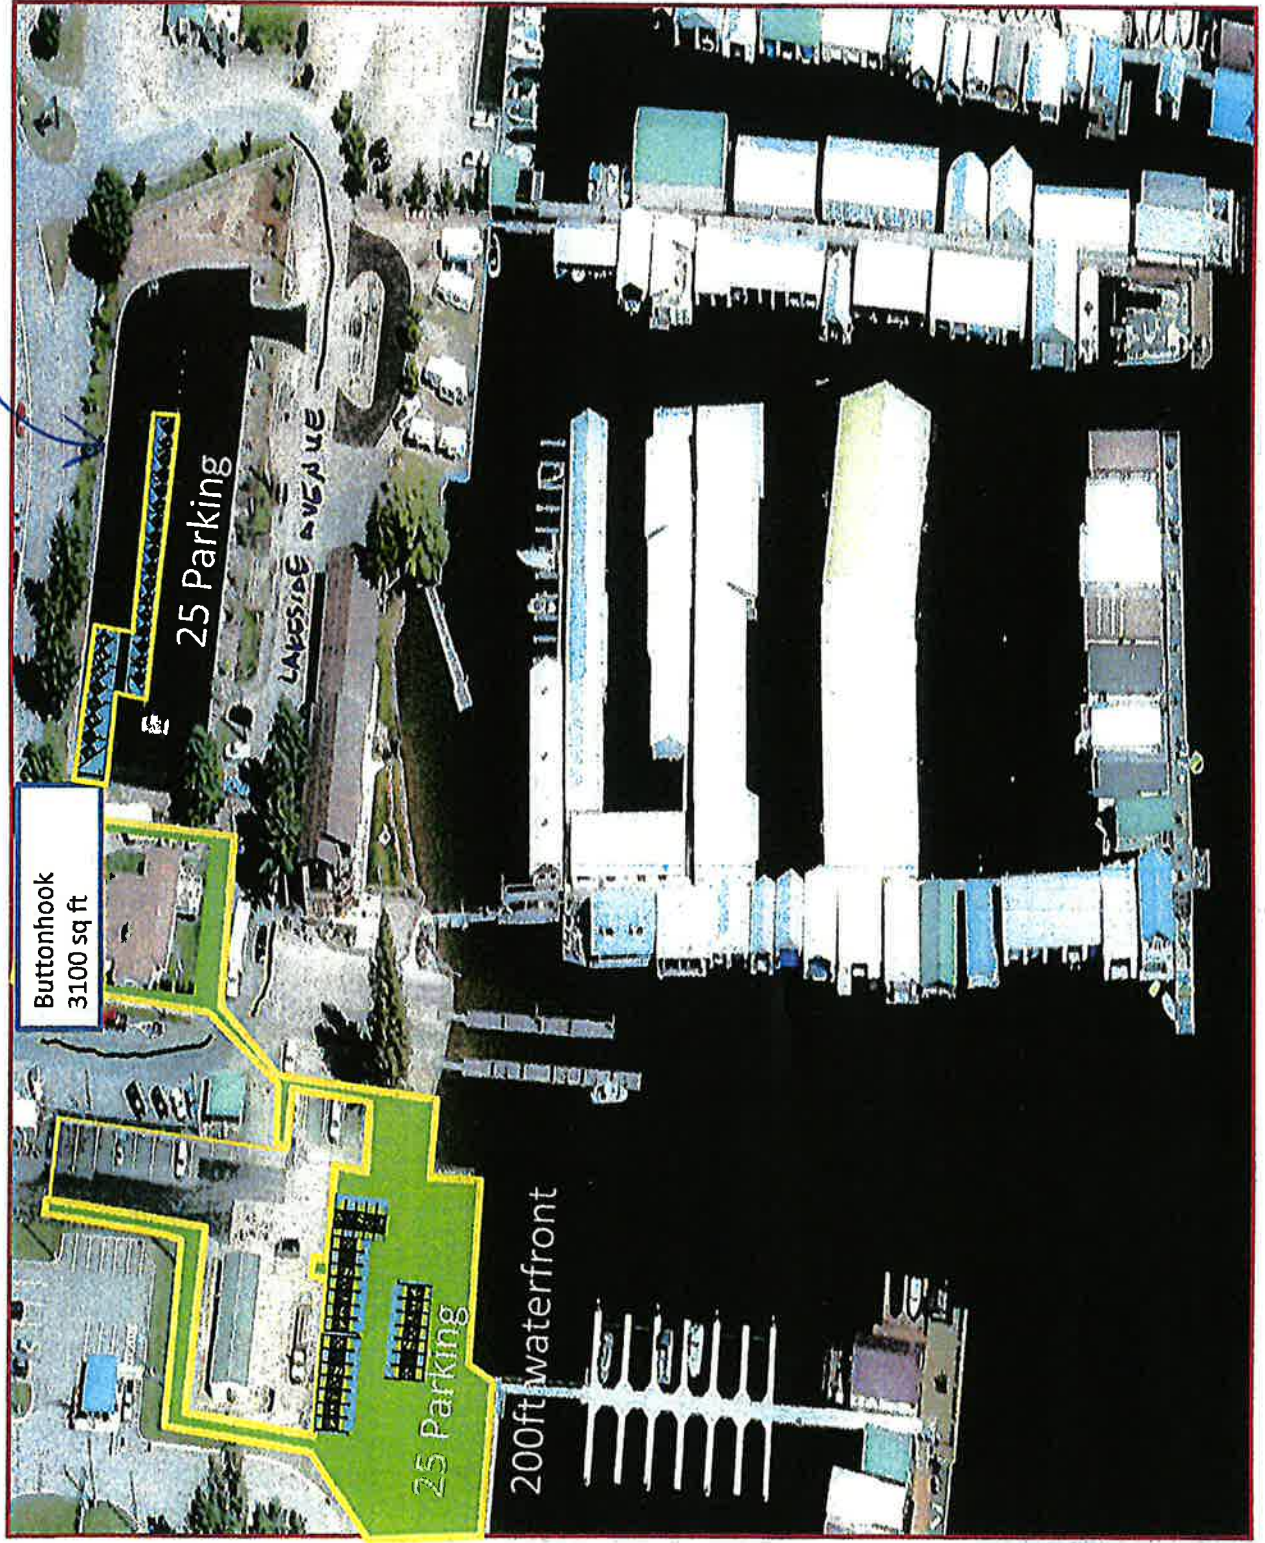

UPGRADED TO SPOTS
MIN

REP ADDIS H258

ButtonHook – Liquor license application

Buttonhook
3100 sq ft

25 Parking

25 Parking

200ft waterfront

LAKESIDE AVENUE