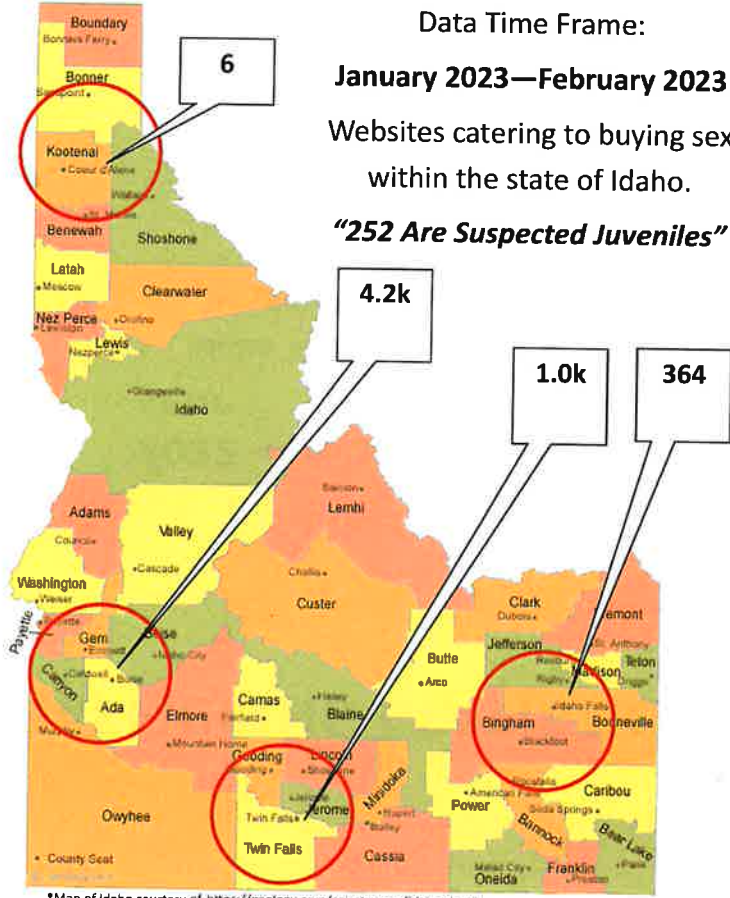

# HUMAN TRAFFICKING STATISTICS IN IDAHO

## 2023 – Where It's being Advertised

- **Boise Area – 4,200 ads**
- **Twin Falls Area – 1,000 ads**
- **Idaho Falls Area – 283 ads**
- **Pocatello – 81 ads**
- **Coeur d' Alene – 6 ads**

## 2022 – Totals for the year

- **Idaho 42,200**
  - **Boise 17,700**
  - **Twin Falls 5,000**
  - **Pocatello 2,800**
  - **Idaho falls 2,200**
  - **Coeur d' Alene 25**
- **Profiles – 9,949**
- **Spam – 3,300**

# Human Trafficking

Data Time Frame:  
**January 2023—February 2023**  
Websites catering to buying sex  
within the state of Idaho.  
***“252 Are Suspected Juveniles”***

\*Map of Idaho courtesy of <https://geology.com/county-map/idaho.shtml> from Google Images.  
\*Data source-Spotlight