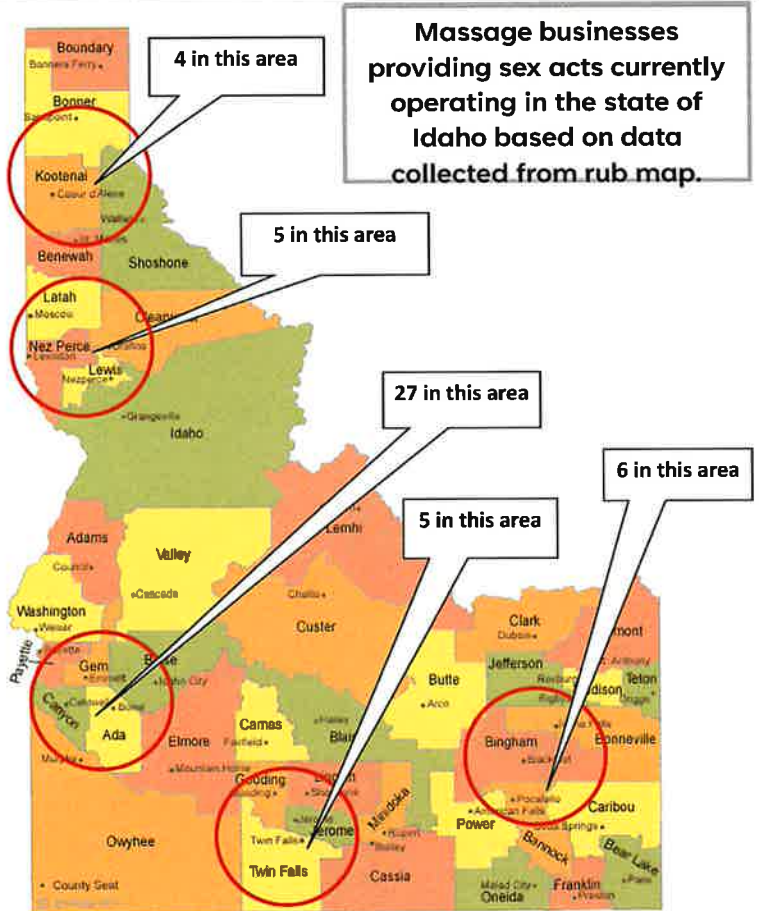

## 2023 – Where It's being Advertised

- **Boise Area – 4,200 ads**
- **Twin Falls Area – 1,000 ads**
- **Idaho Falls Area – 283 ads**
- **Pocatello – 81 ads**
- **Coeur d' Alene – 6 ads**

## Examples of Websites

- Adult Look
- Adult Search
- Mega Personal
- One Backpage
- Private Delights
- Sip Sap
- Skip the Games

# Human Trafficking

Data Time Frame:  
**January 2023—February 2023**  
Websites catering to buying sex  
within the state of Idaho.  
***“252 Are Suspected Juveniles”***

\*Map of Idaho courtesy of <https://geology.com/county-map/idaho.shtml> from Google Images.  
\*Data source-Spotlight

# Human Trafficking

\*Map of Idaho courtesy of <https://geology.com/county-map/idaho.shtml> from Google Images.  
 \*Data source-Rub Maps