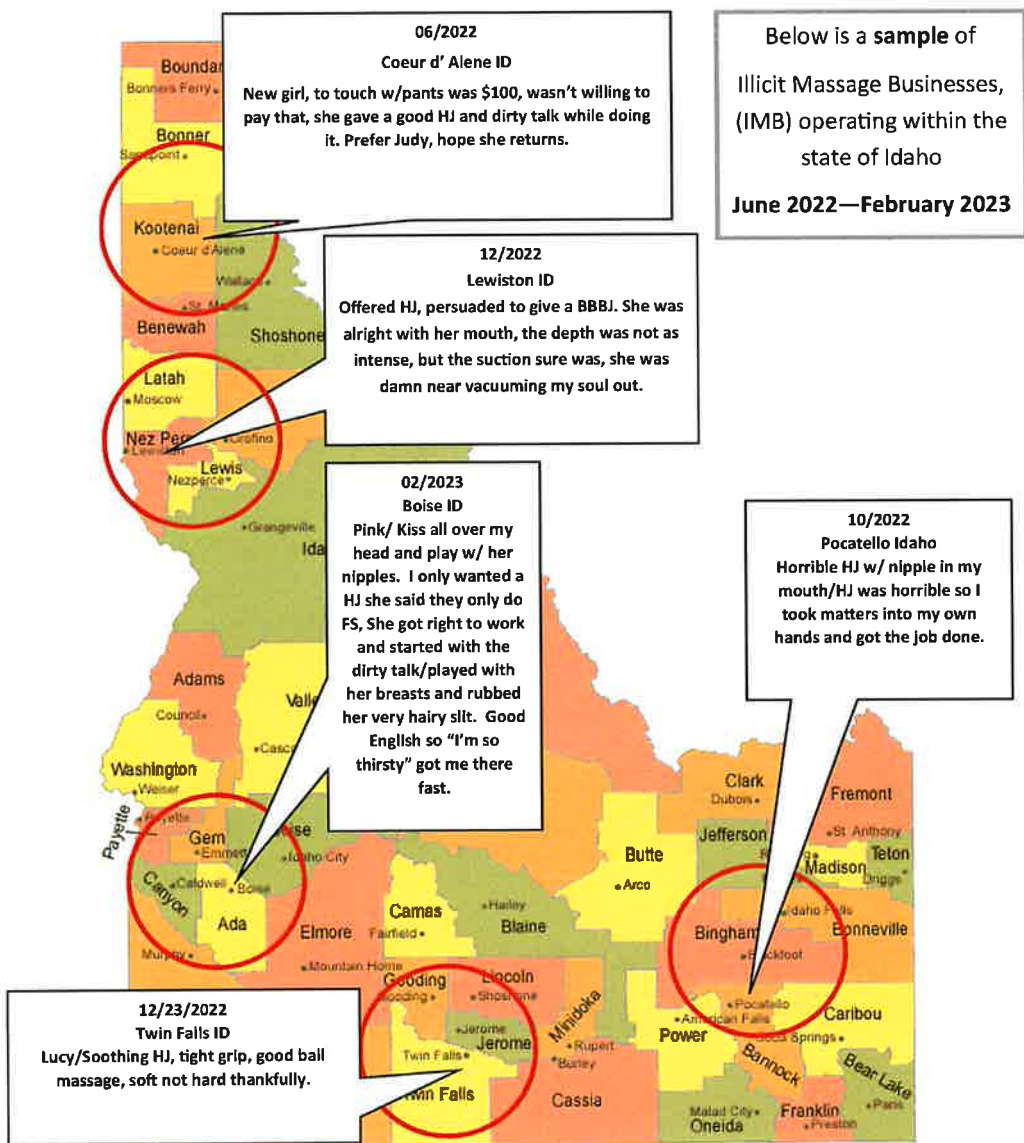

## 2023 – Where It's being Advertised

- **Boise Area – 4,200 ads**
- **Twin Falls Area – 1,000 ads**
- **Idaho Falls Area – 283 ads**
- **Pocatello – 81 ads**
- **Coeur d' Alene – 6 ads**

# Human Trafficking

Data Time Frame:  
**January 2023—February 2023**  
Websites catering to buying sex  
within the state of Idaho.  
***“252 Are Suspected Juveniles”***

\*Map of Idaho courtesy of <https://geology.com/county-map/idaho.shtml> from Google Images.  
\*Data source-Spotlight

# Human Trafficking

\*Map of Idaho courtesy of <https://geology.com/county-map/idaho.shtml> from Google Images.  
 \*Data source-Rub Maps

## CONTENT WARNING: GRAPHIC LANGUAGE

These are real reviews about real massage parlors.

Below is a **sample** of Illicit Massage Businesses, (IMB) operating within the state of Idaho  
**June 2022—February 2023**