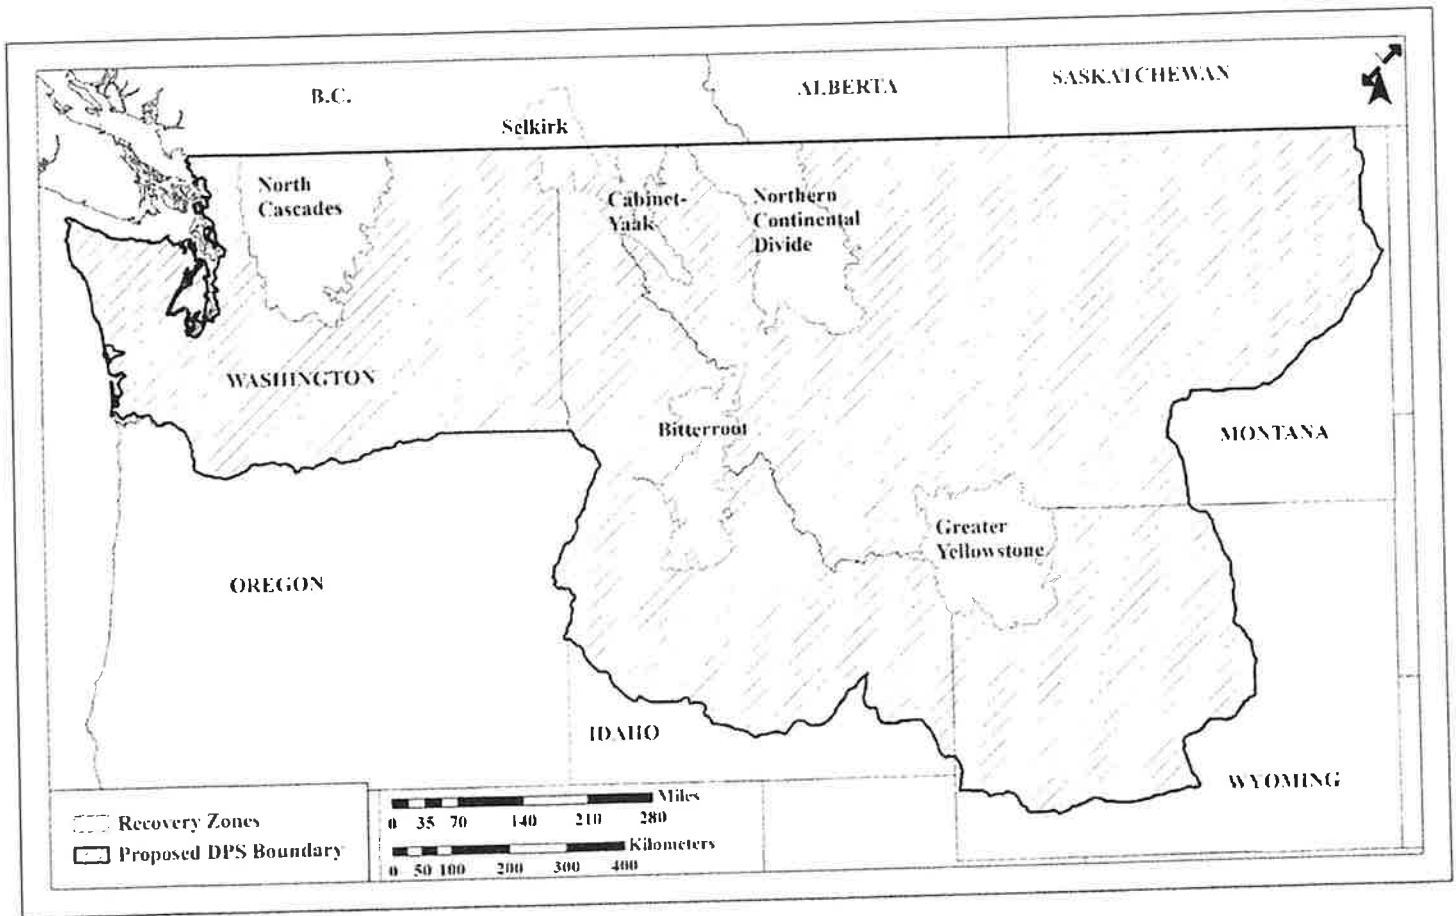

Proposed lower 48 grizzly bear DPS boundary, overlaid with current recovery zones

DOWNLOAD ↓

Photo By/Credit

U.S. Fish and Wildlife Service

Copy Credit

Date Shot/Created

01/07/2025

Media Usage Rights/License